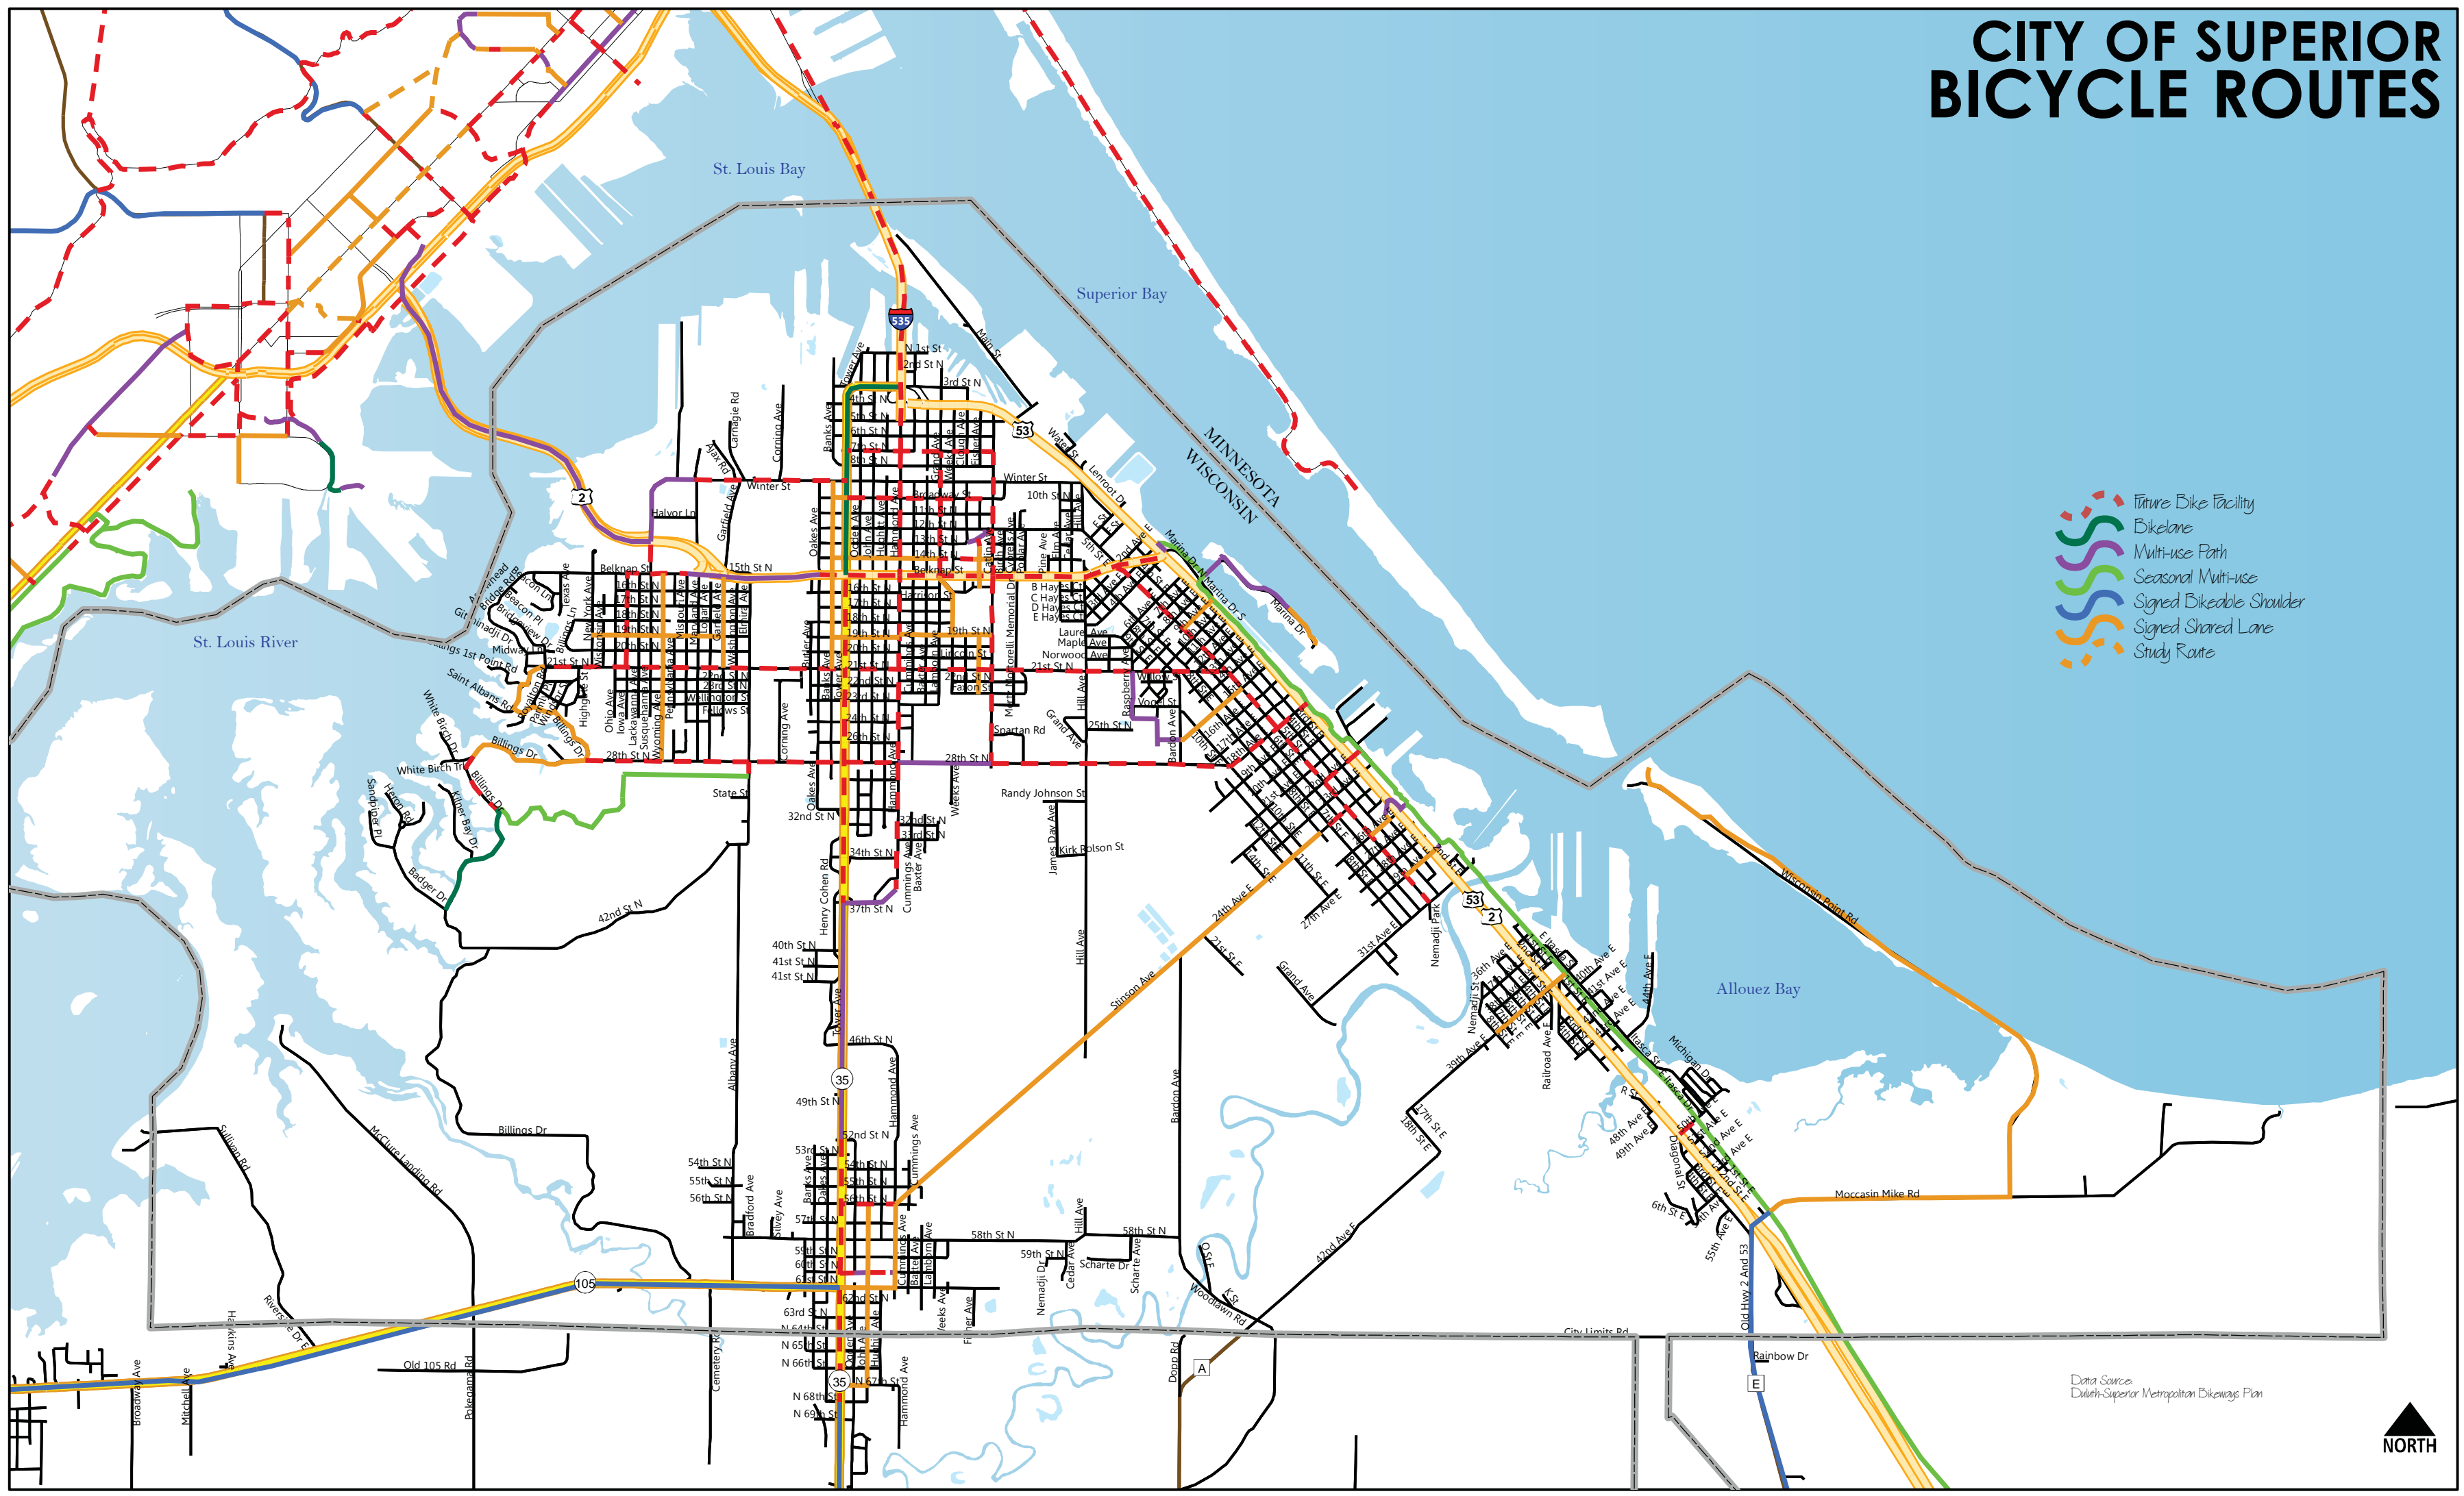

CITY OF SUPERIOR BICYCLE ROUTES

- Future Bike Facility
- Bikeline
- Multi-use Path
- Seasonal Multi-use
- Signed Bikedable Shoulder
- Signed Shared Lane
- Study Route

Data Source:
Duluth-Superior Metropolitan Bikeways Plan