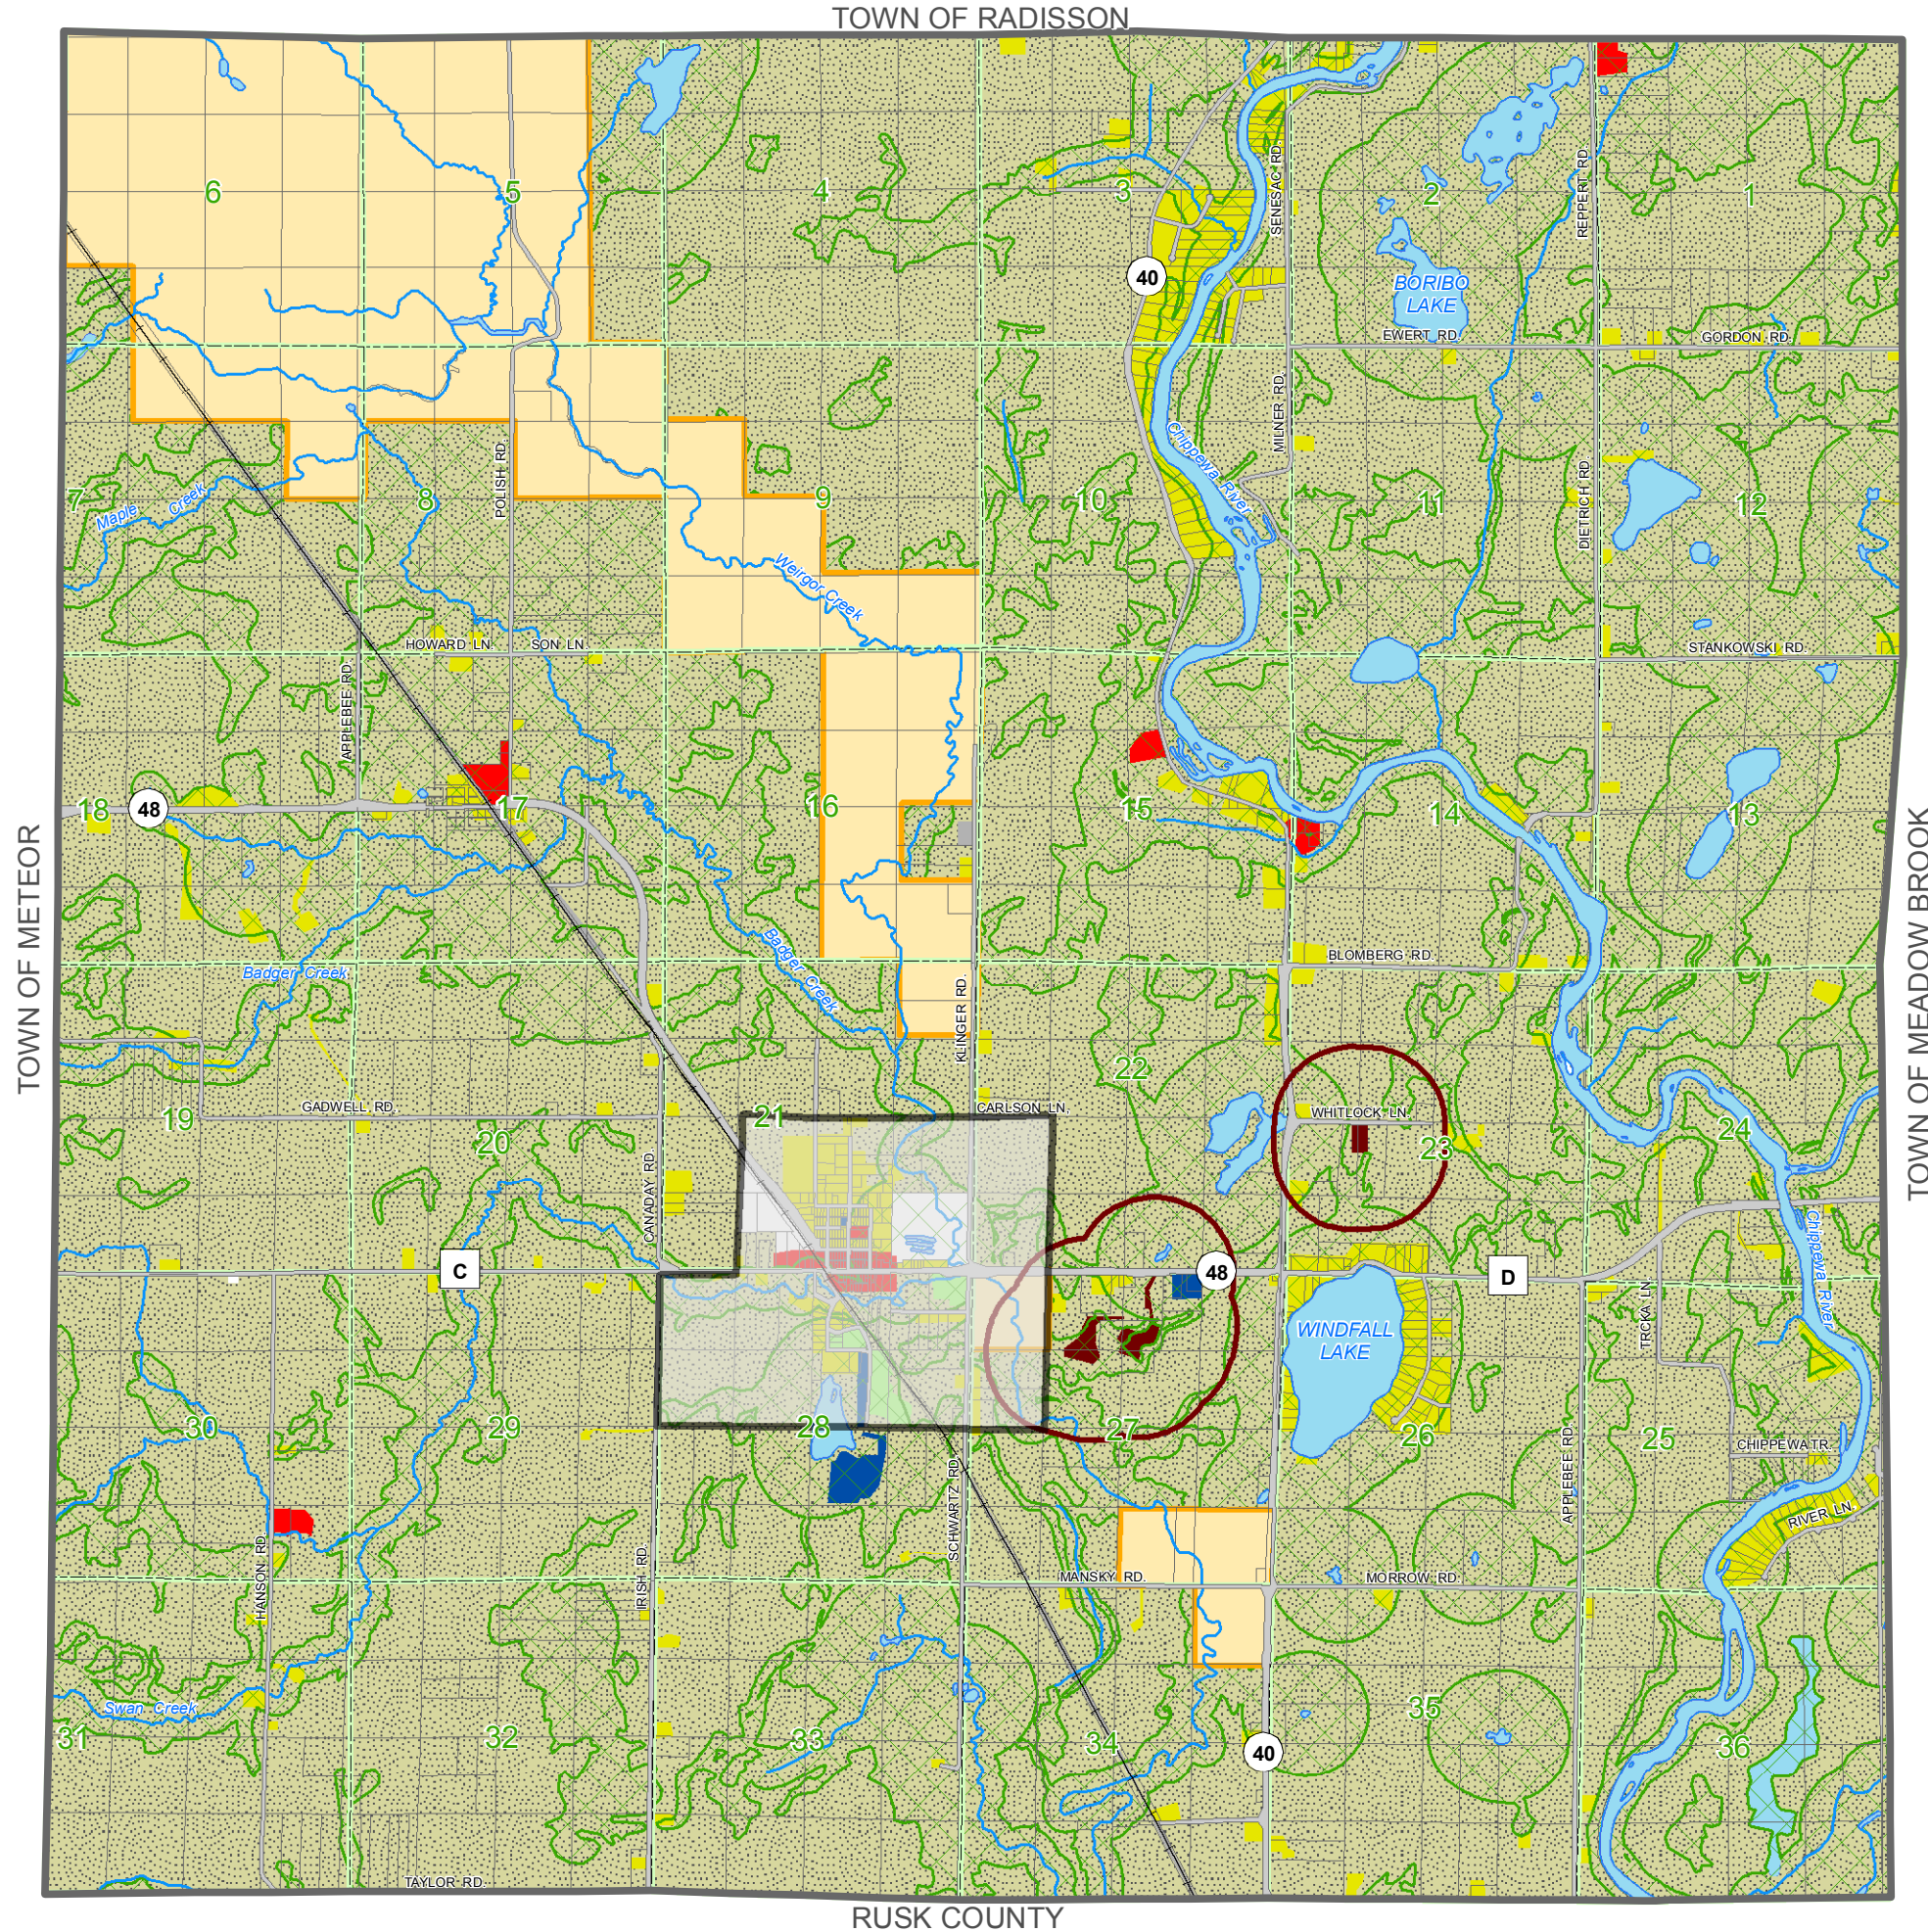

FUTURE LAND USE

Town of Weirgor
Sawyer County, Wisconsin

MAP - 55

Legend			
	Town of Weirgor		Rural Preservation
	Village of Exeland		Rural Residential
	Railroads		Rural Commercial
	Roads		Quarry
	Lakes		Public & Institutional
	Rivers		Parks & Recreation
	Sections		Transportation
	Parcels		Lakes and Rivers
	DNR Lands		Resource Protection Area
	Quarry Protection Zone		

Sources:
 - Base data provided by Sawyer County
 - Land use observed from 2006 NAIP

Drafted - LSR, Date - 3-24-09, File - g/projects/...Exeland