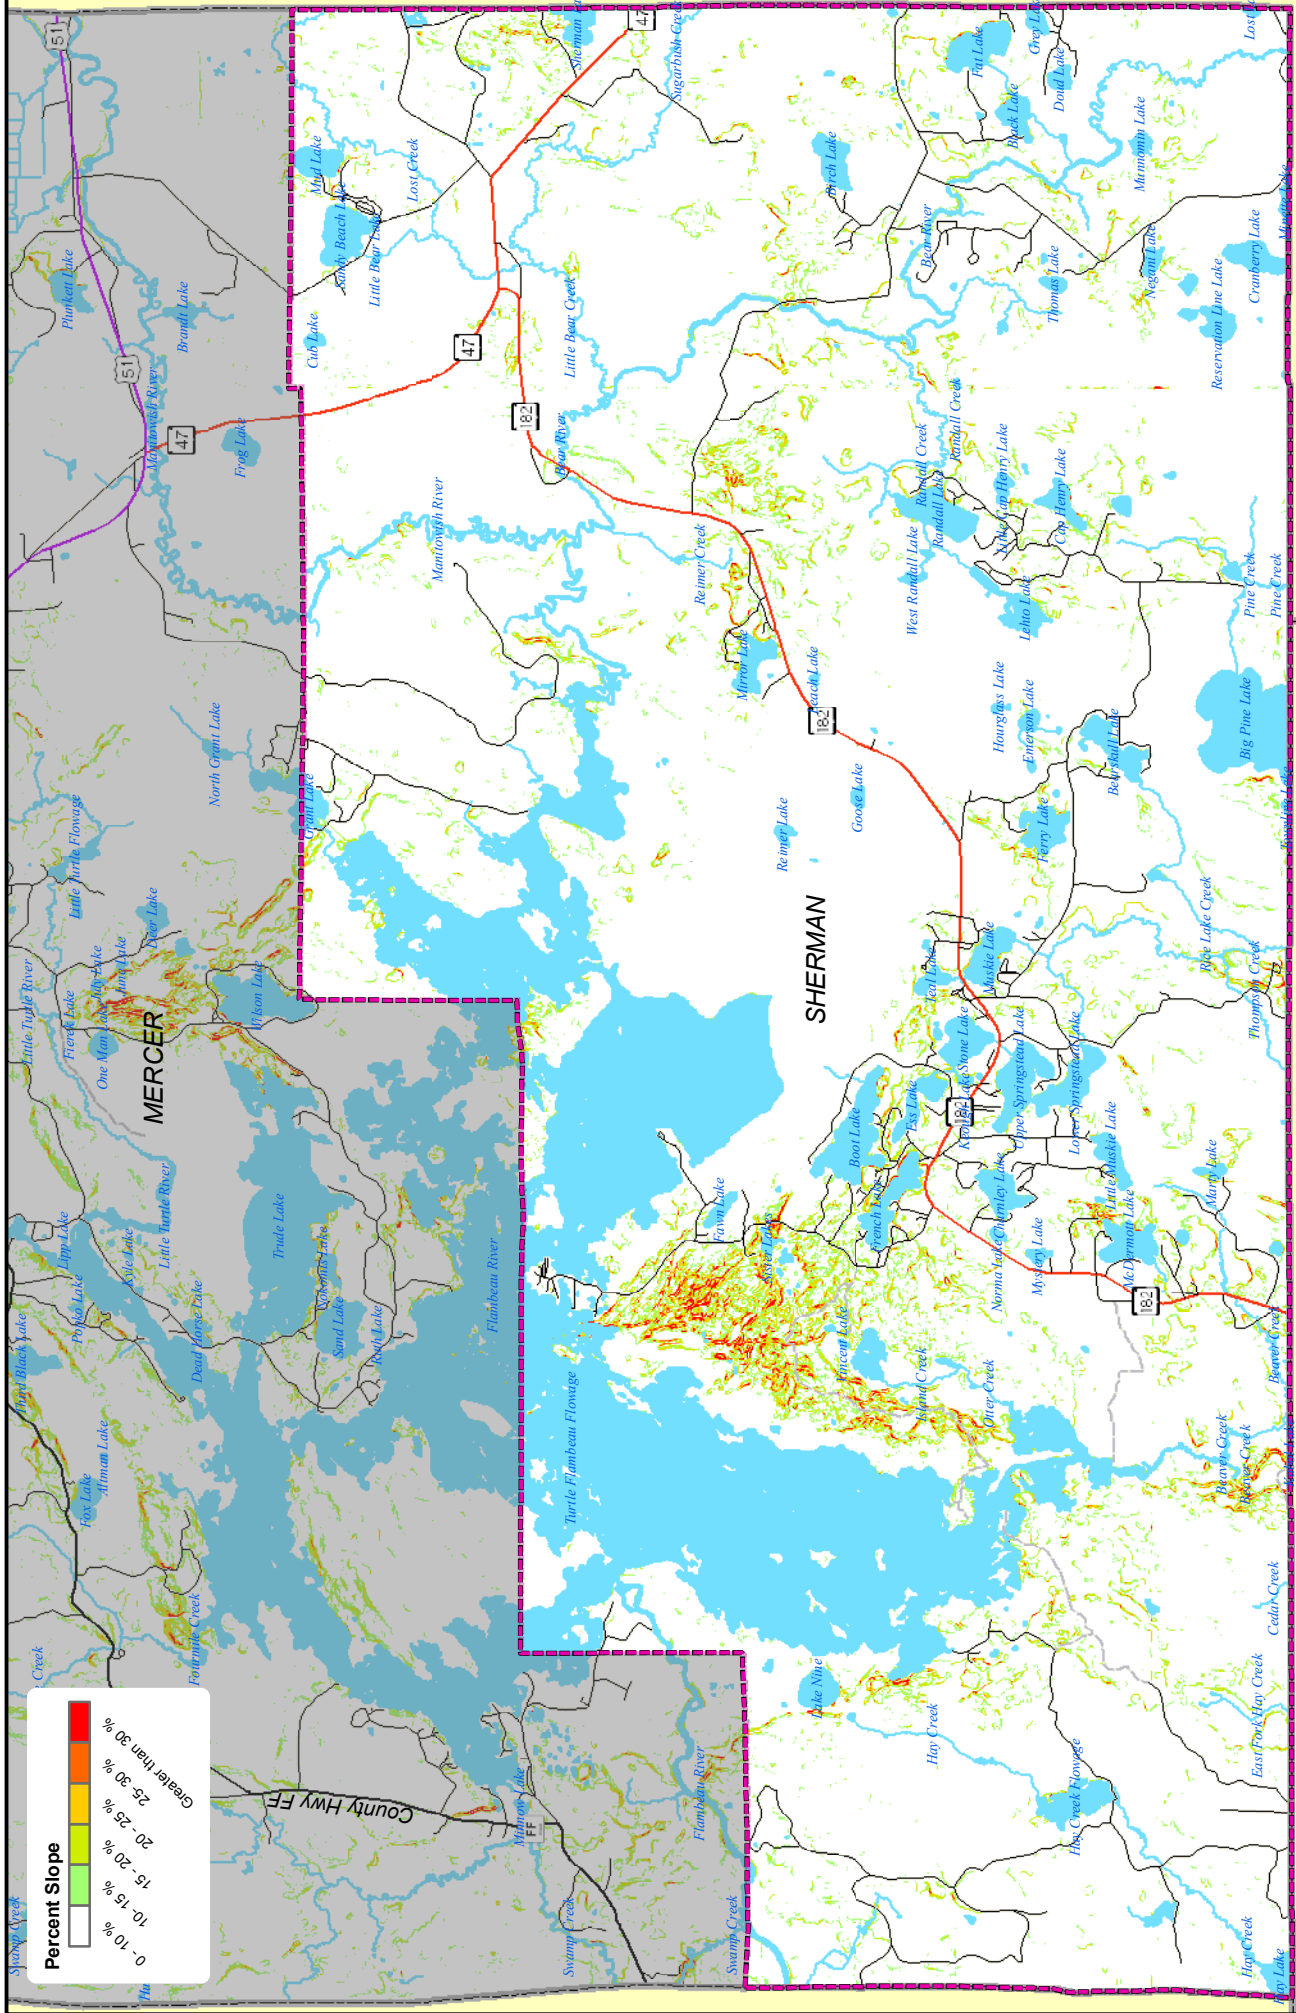

Percent Slope, Town of Sherman

Map 5.2

1:110,000