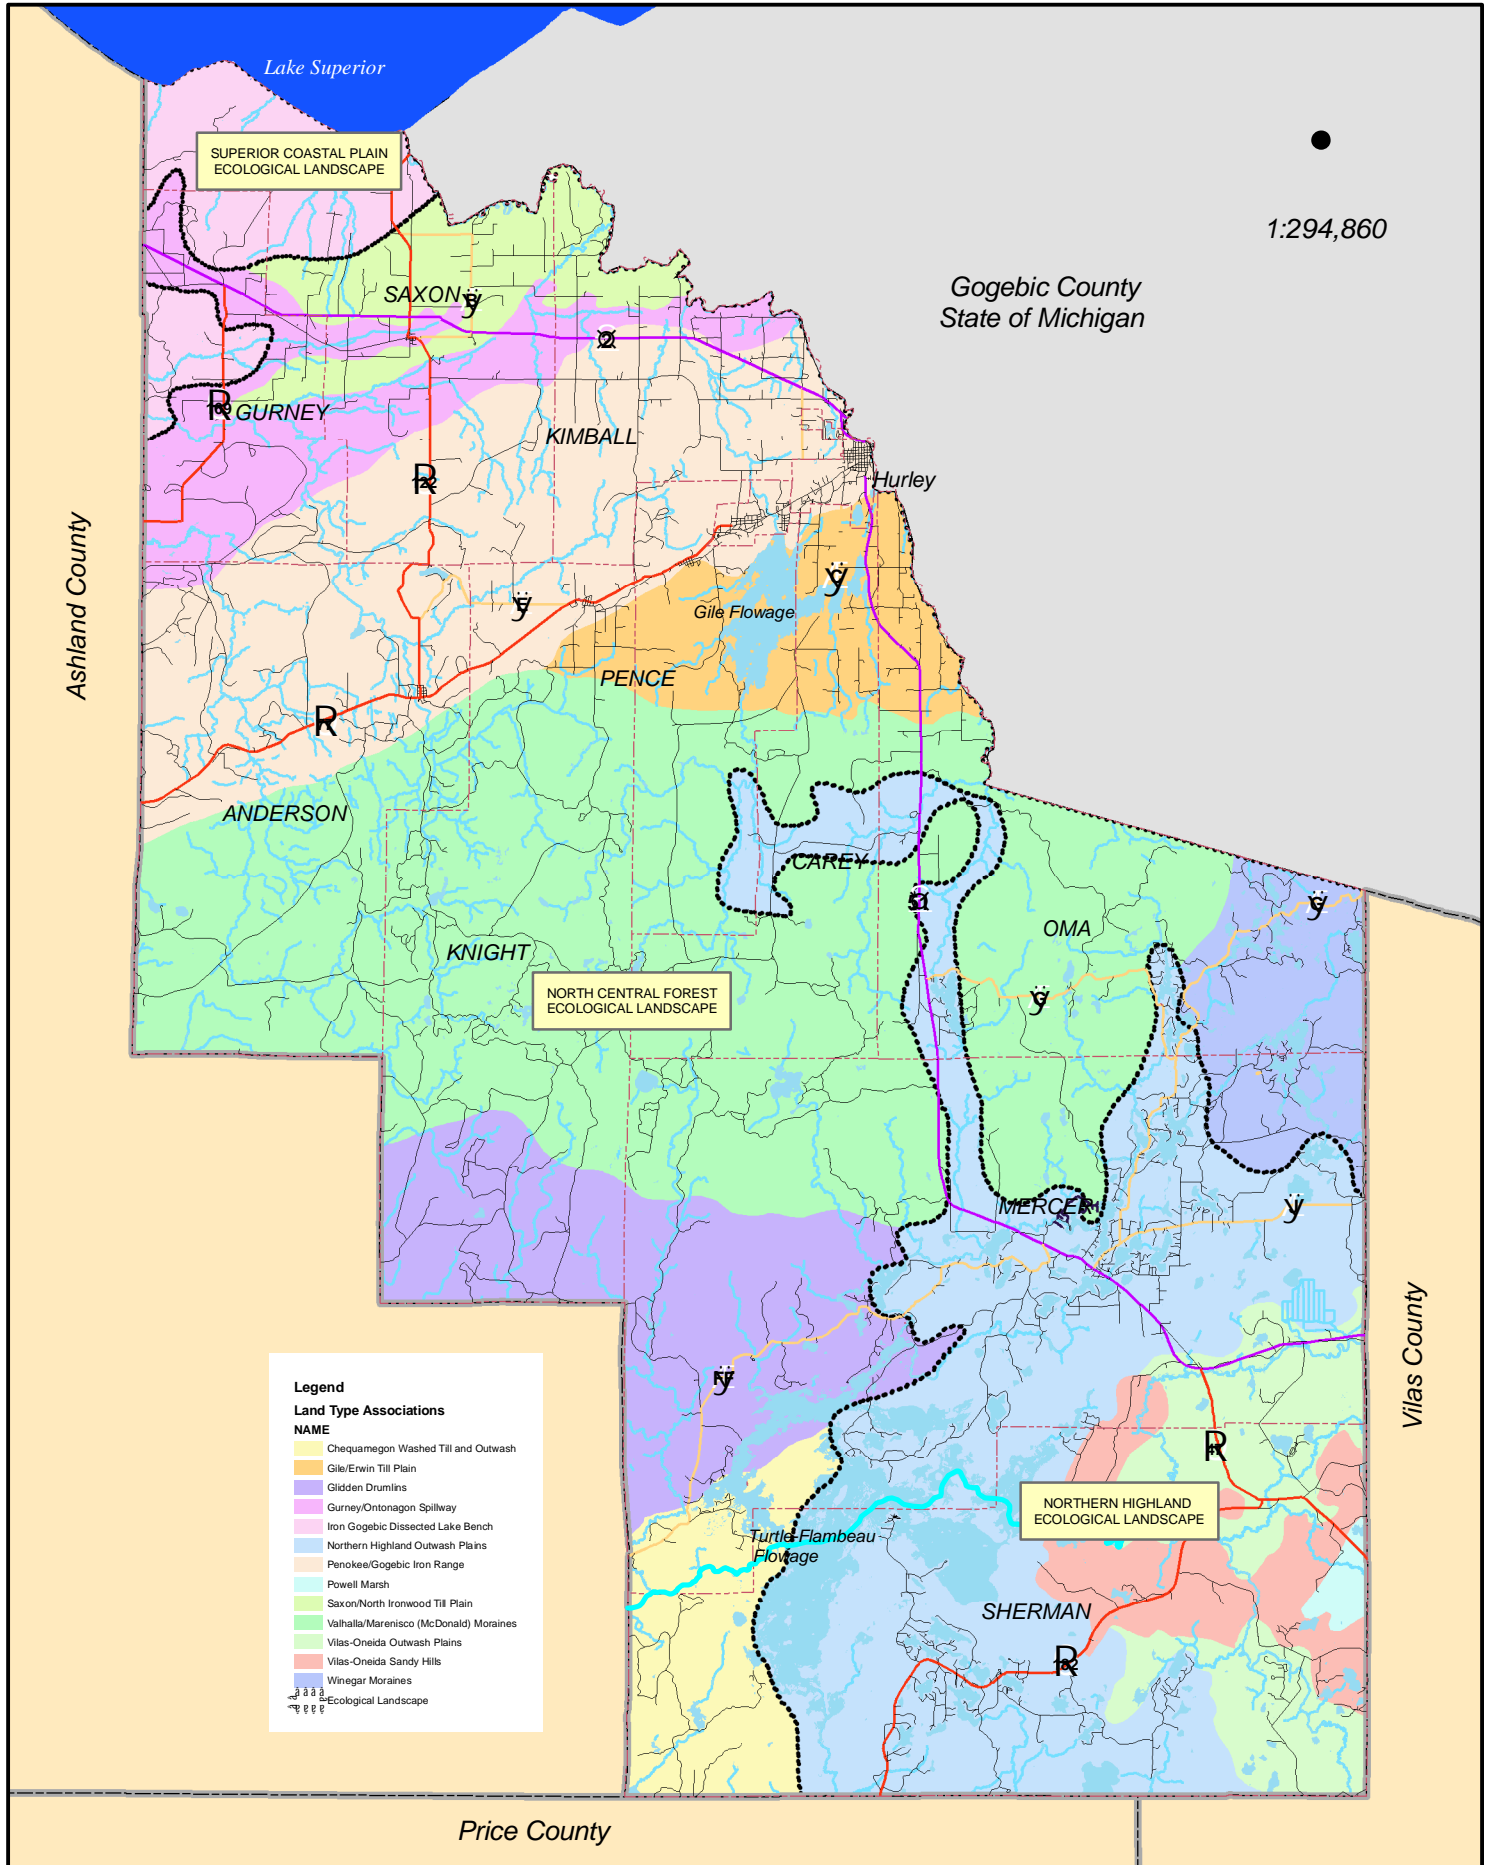

Land Type Associations (LTA's), Iron County

Map 5.3

1:294,860

Gogebic County
State of Michigan

Ashland County

Vilas County

Price County

Legend

Land Type Associations

NAME

- Chequamegon Washed Till and Outwash
- Gile/Erwin Till Plain
- Glidden Drumlins
- Gurney/Ontonagon Spillway
- Iron Gogebic Dissected Lake Bench
- Northern Highland Outwash Plains
- Penokee/Gogebic Iron Range
- Powell Marsh
- Saxon/North Ironwood Till Plain
- Valhalla/Marenisco (McDonald) Moraines
- Vilas-Oneida Outwash Plains
- Vilas-Oneida Sandy Hills
- Winegar Moraines

Ecological Landscape