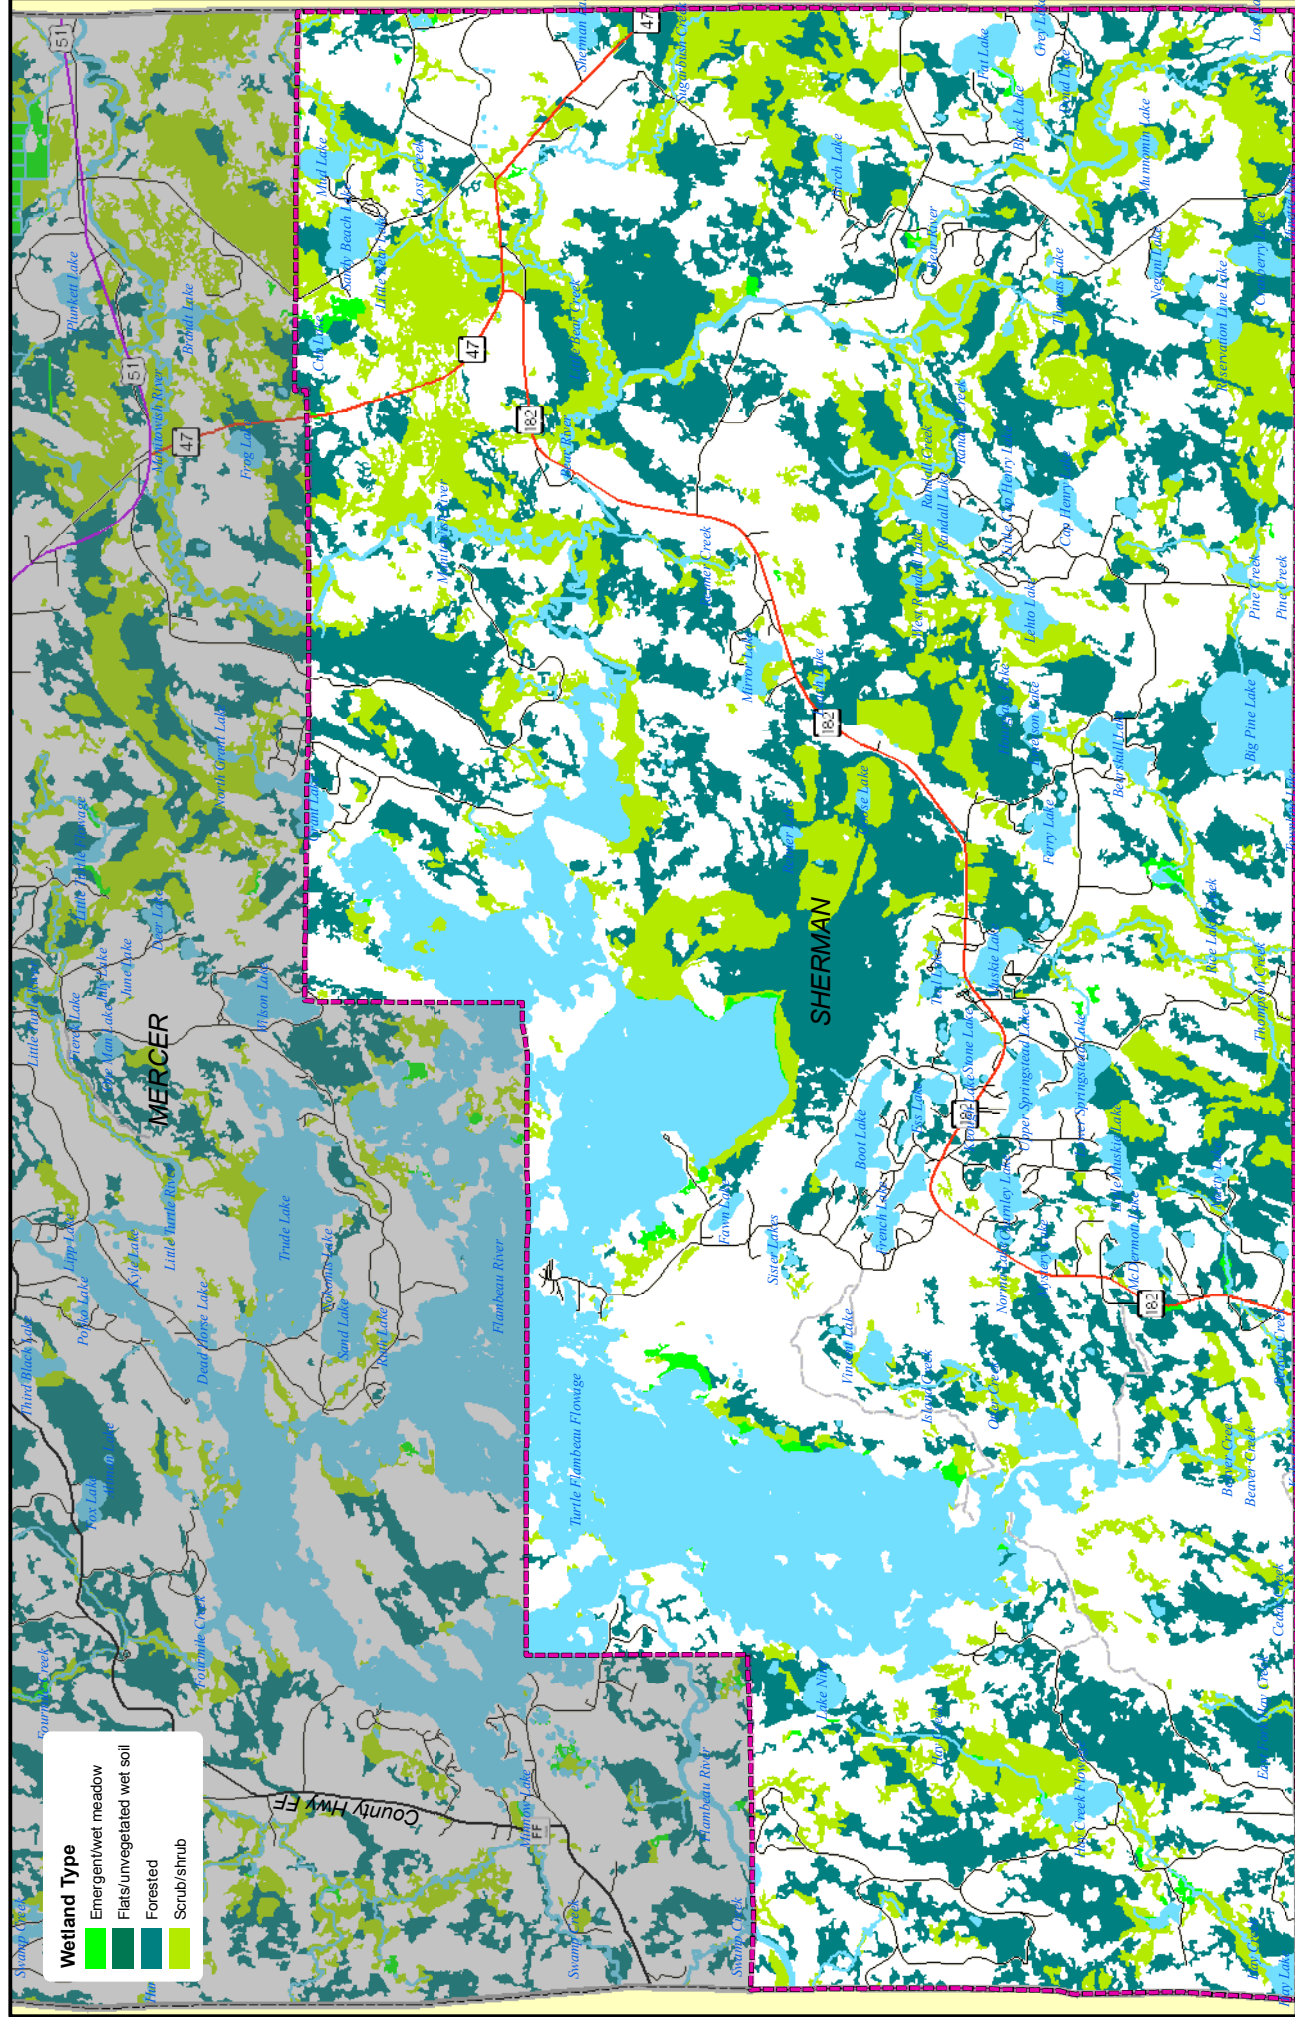

Wetland Types, Town of Sherman

Map 5.9

Wetland Type	
	Emergent/wet meadow
	Flats/unvegetated wet soil
	Forested
	Scrub/shrub

1:110,000

Price County

Vilas County