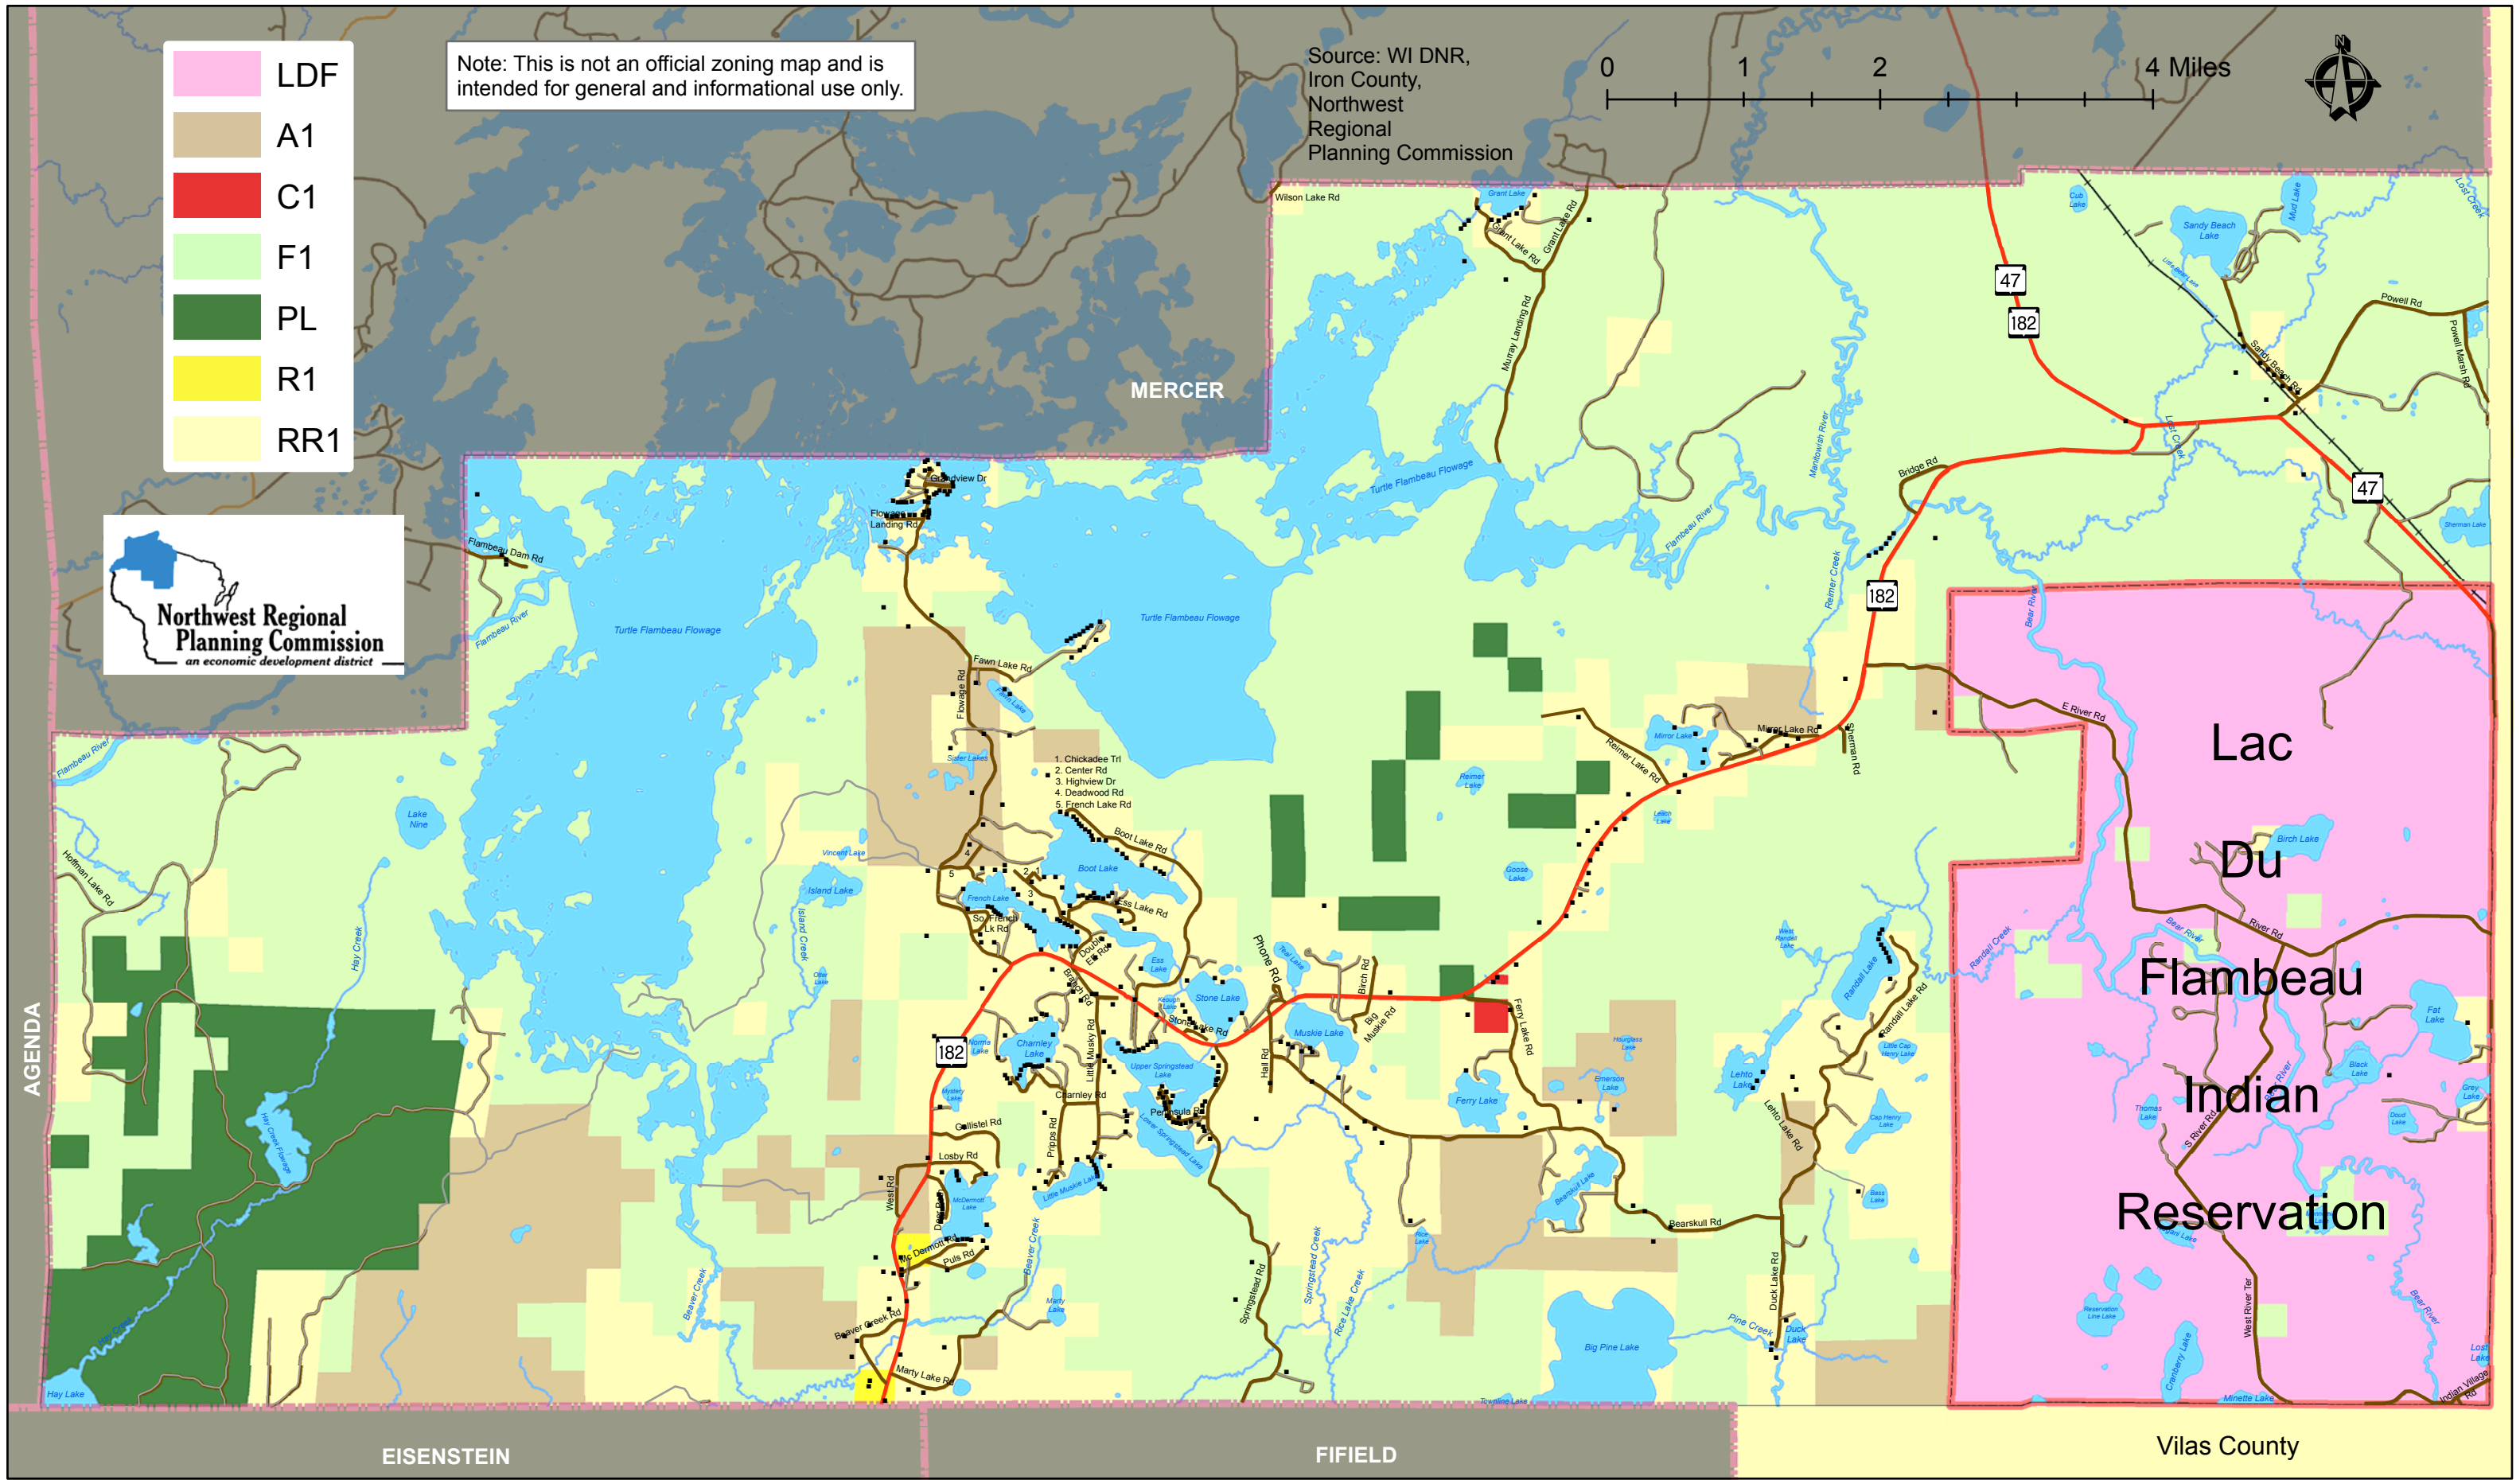

# Town of Sherman, Zoning

Note: This is not an official zoning map and is intended for general and informational use only.

Source: WI DNR, Iron County, Northwest Regional Planning Commission

- LDF
- A1
- C1
- F1
- PL
- R1
- RR1

AGENDA

EISENSTEIN

FIFIELD

Vilas County

Lac  
Du  
Flambeau  
Indian  
Reservation