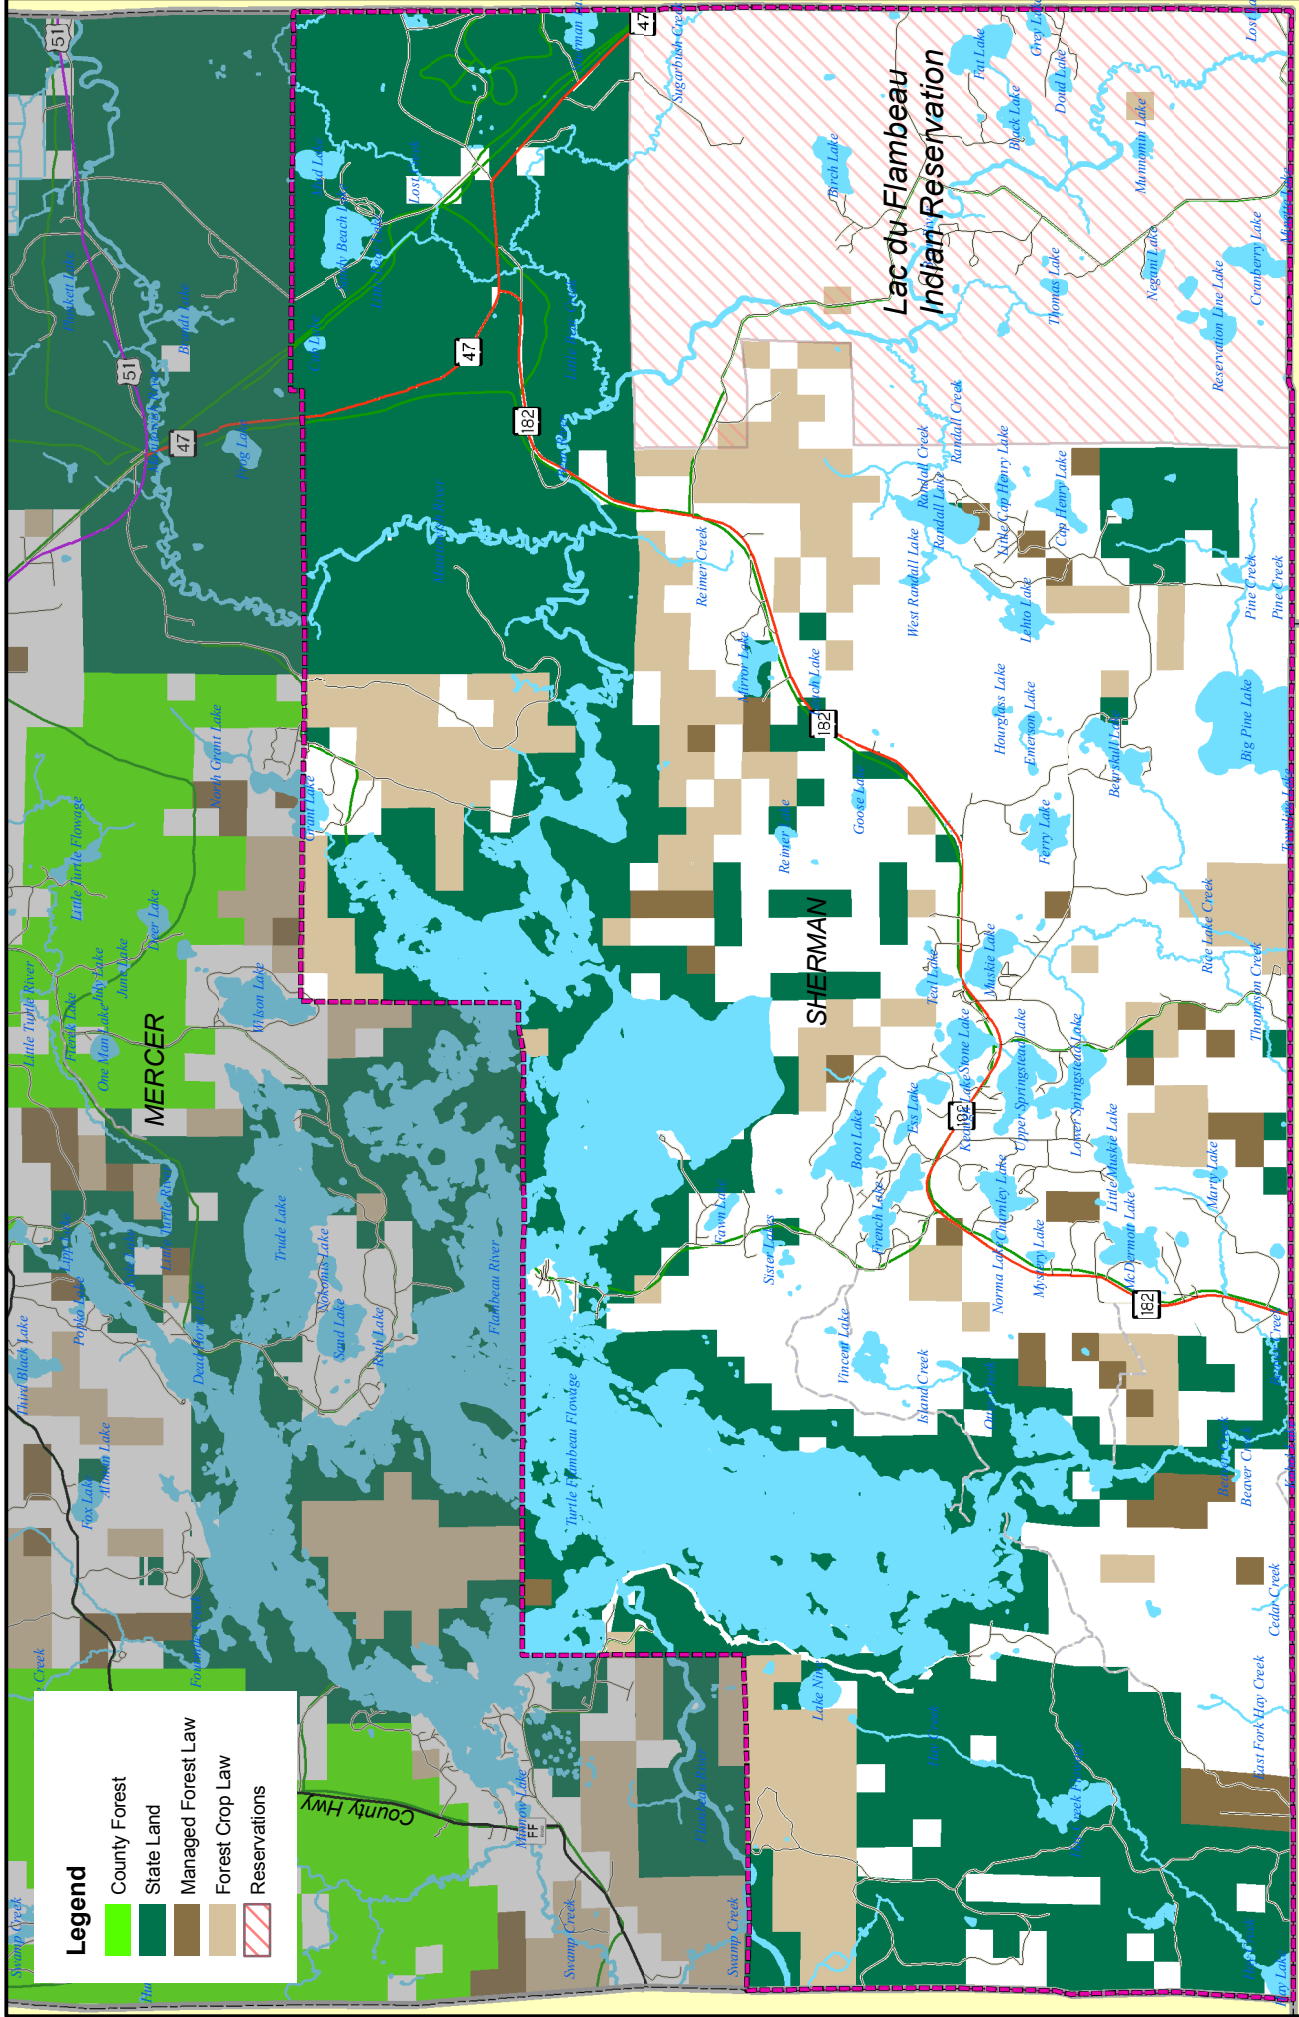

Land Management, Town of Sherman

Map 8.4

Legend

- County Forest
- State Land
- Managed Forest Law
- Forest Crop Law
- Reservations

1:110,000

Source: Iron County

Price County

Vilas County