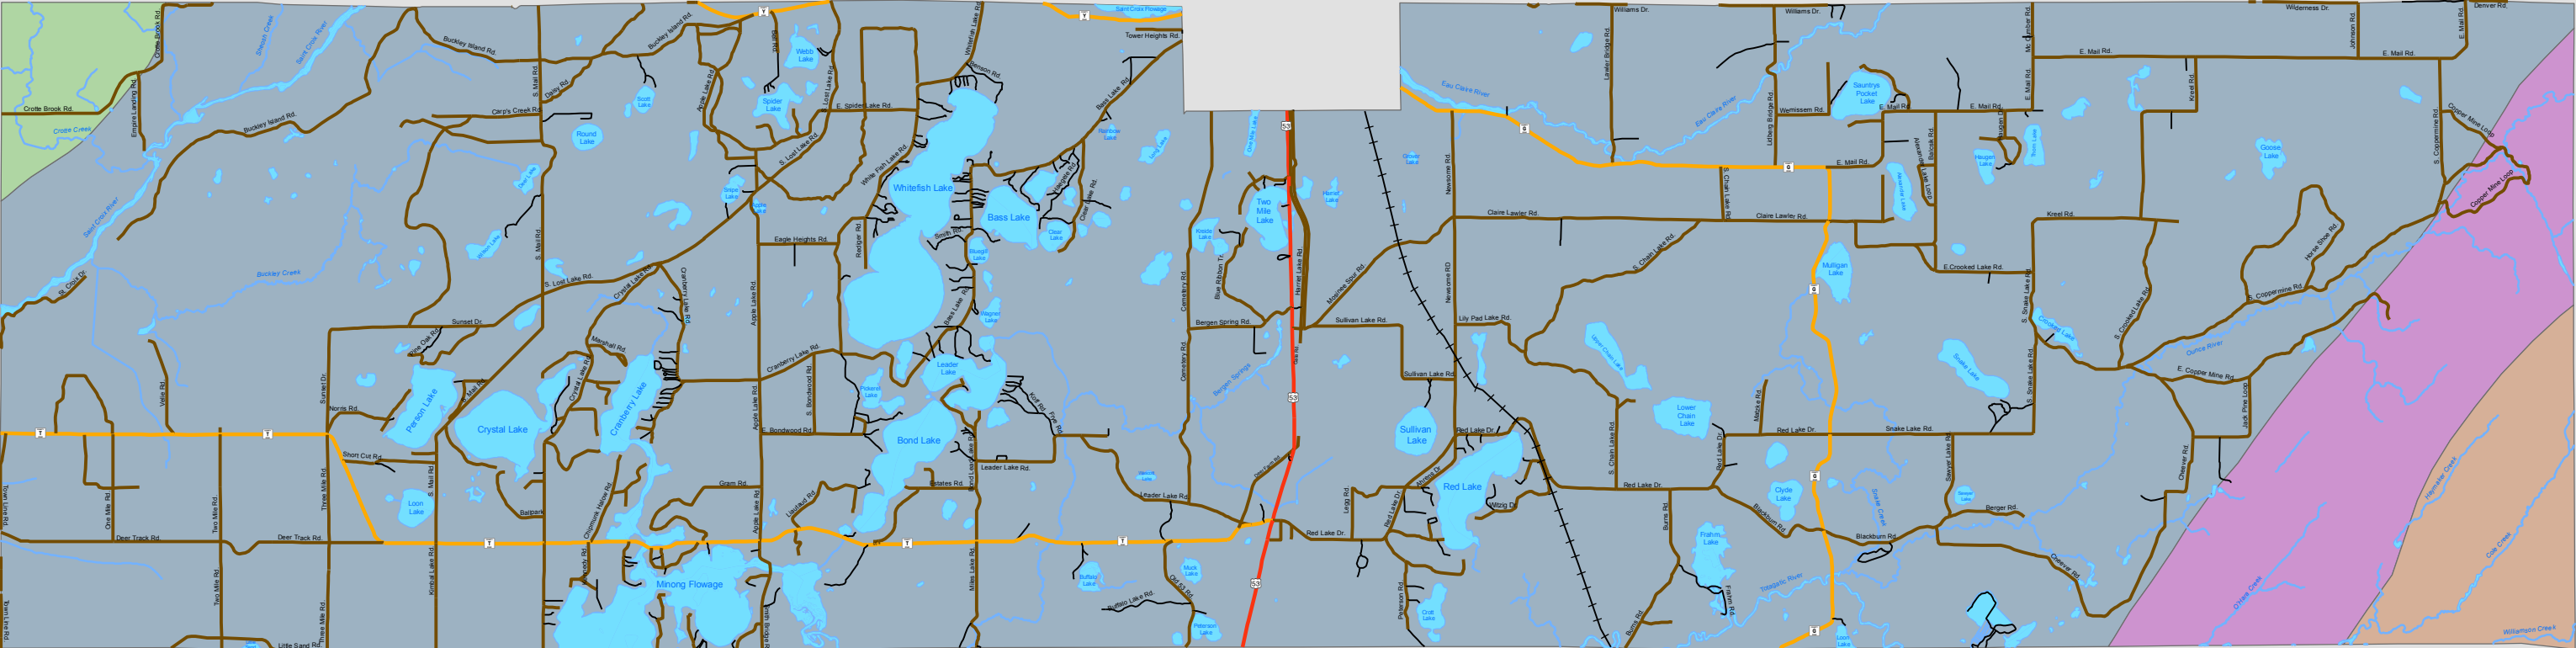

# Town of Wascott, Soils

Town of Gordon

Washburn County

	State		Lake
	County		Entisols Psammentis WI005
	Town		Mollisols Aquolis WI032
	River		Spodosols Orthods WI004
	Railroad		Spodosols Orthods WI010

Source:  
Wisconsin DNR,  
Northwest Regional Planning