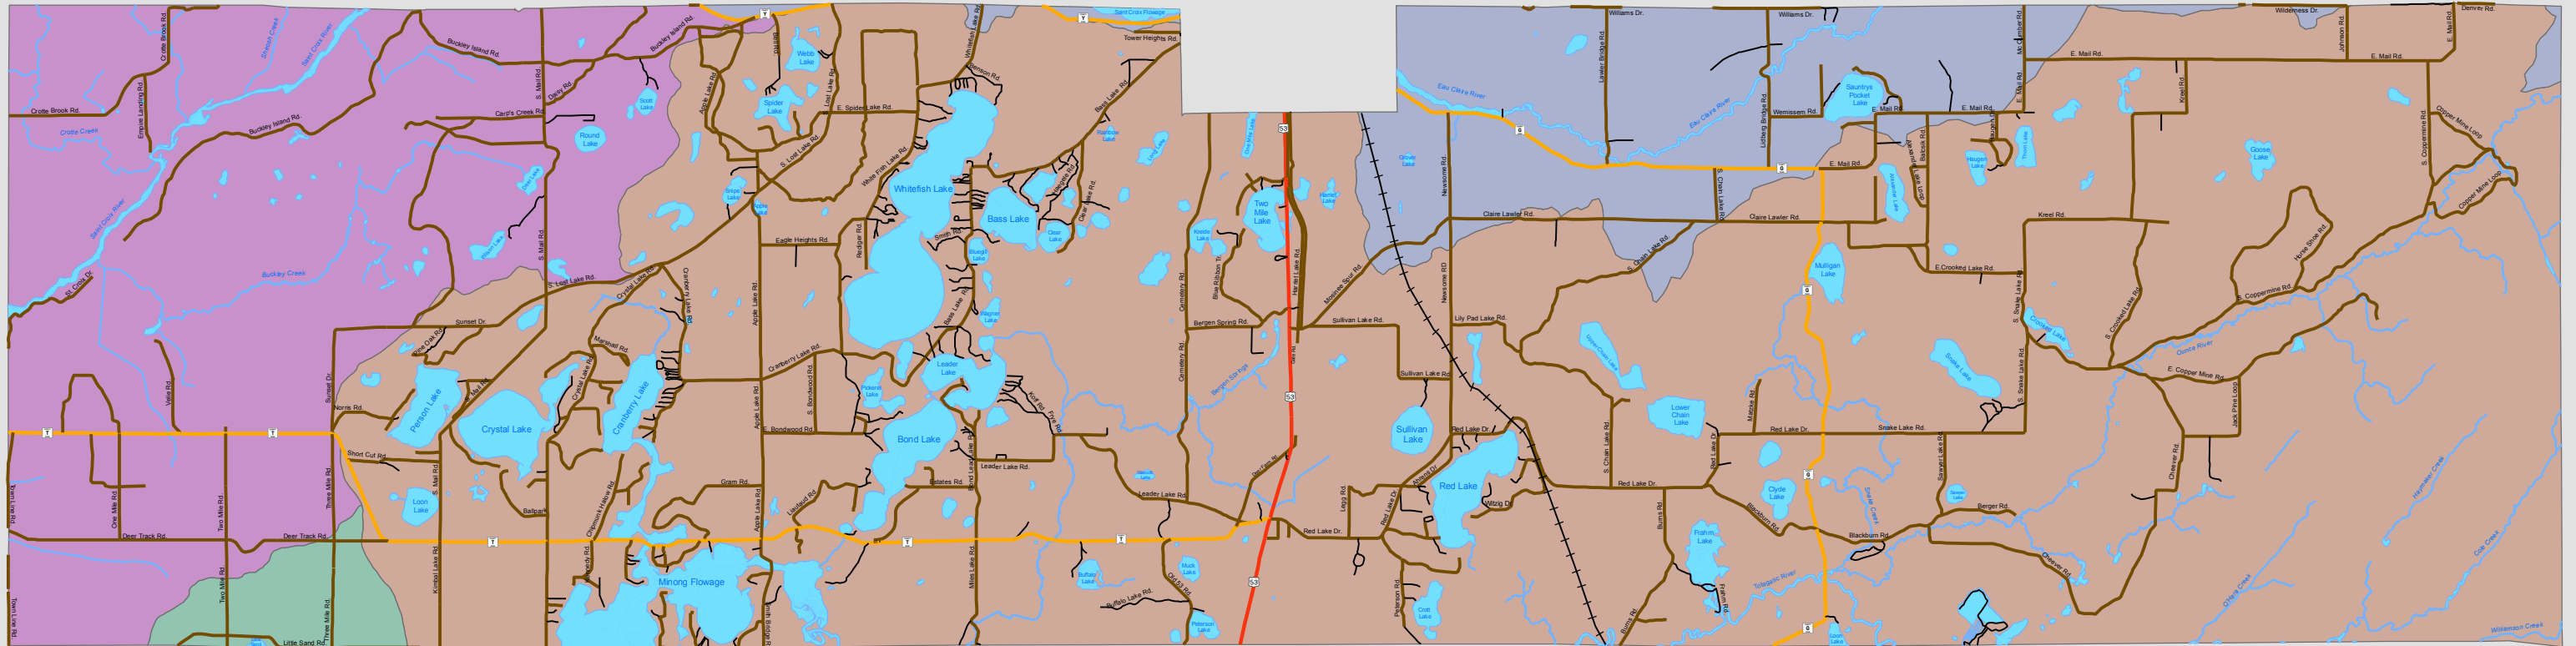

Town of Wascott, Watershed

Town of Gordon

Washburn County

	State		Lake
	County		Lower Namekagon River
	Town		Saint Croix and Eau Claire Rivers
	Railroad		Totagatic River
	River		Upper Saint Croix and Eau Claire Rivers

Source:
Wisconsin DNR,
Northwest Regional Planning