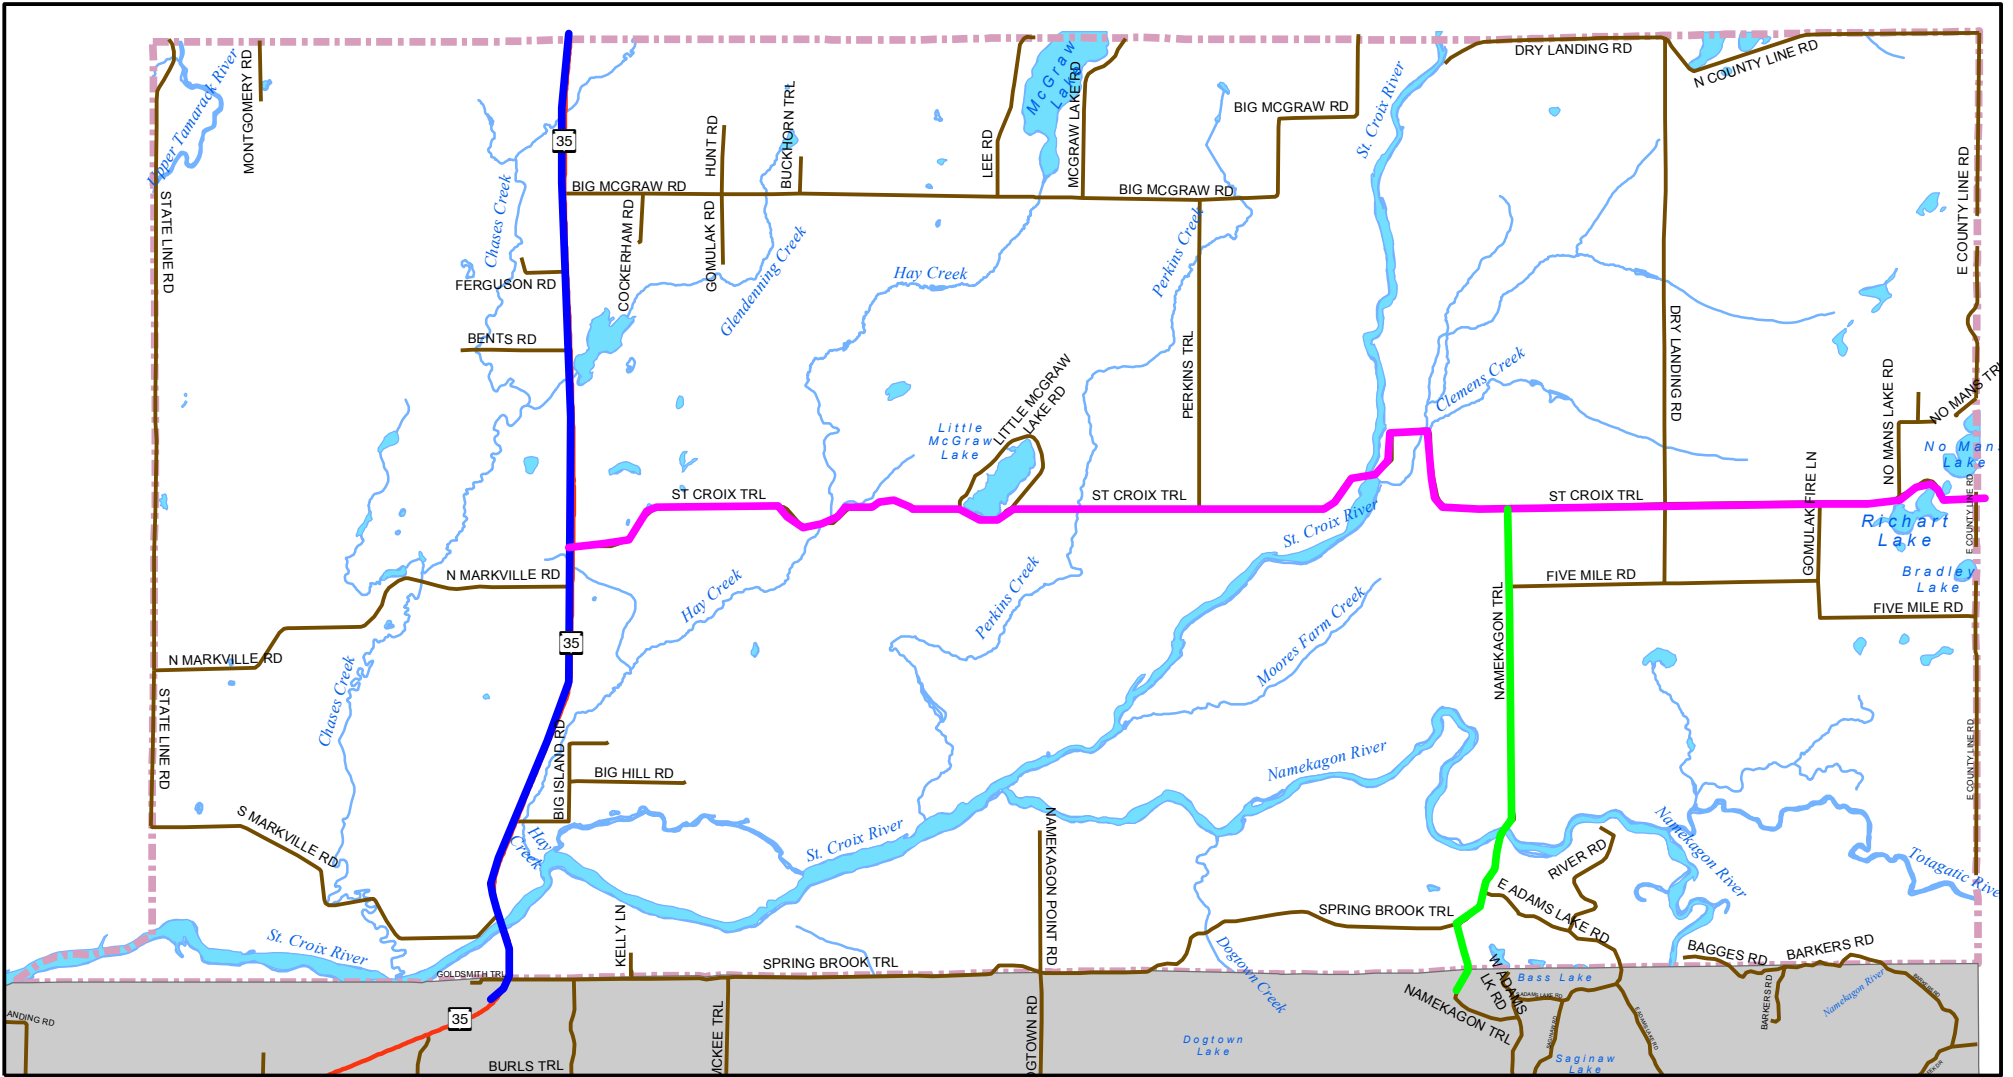

# Town of Blaine, Functional Classification System

Map 3.1

## Burnett County

	State Road	<b>Functional Class</b>
	County Road	 Minor Arterial
	Township Road	 Major Collector
	River	 Minor Collector
	Lake	 Local Roads
	Town Boundary	

Source:  
Wisconsin Dept. Natural Resources;  
Northwest Regional Planning Commission.