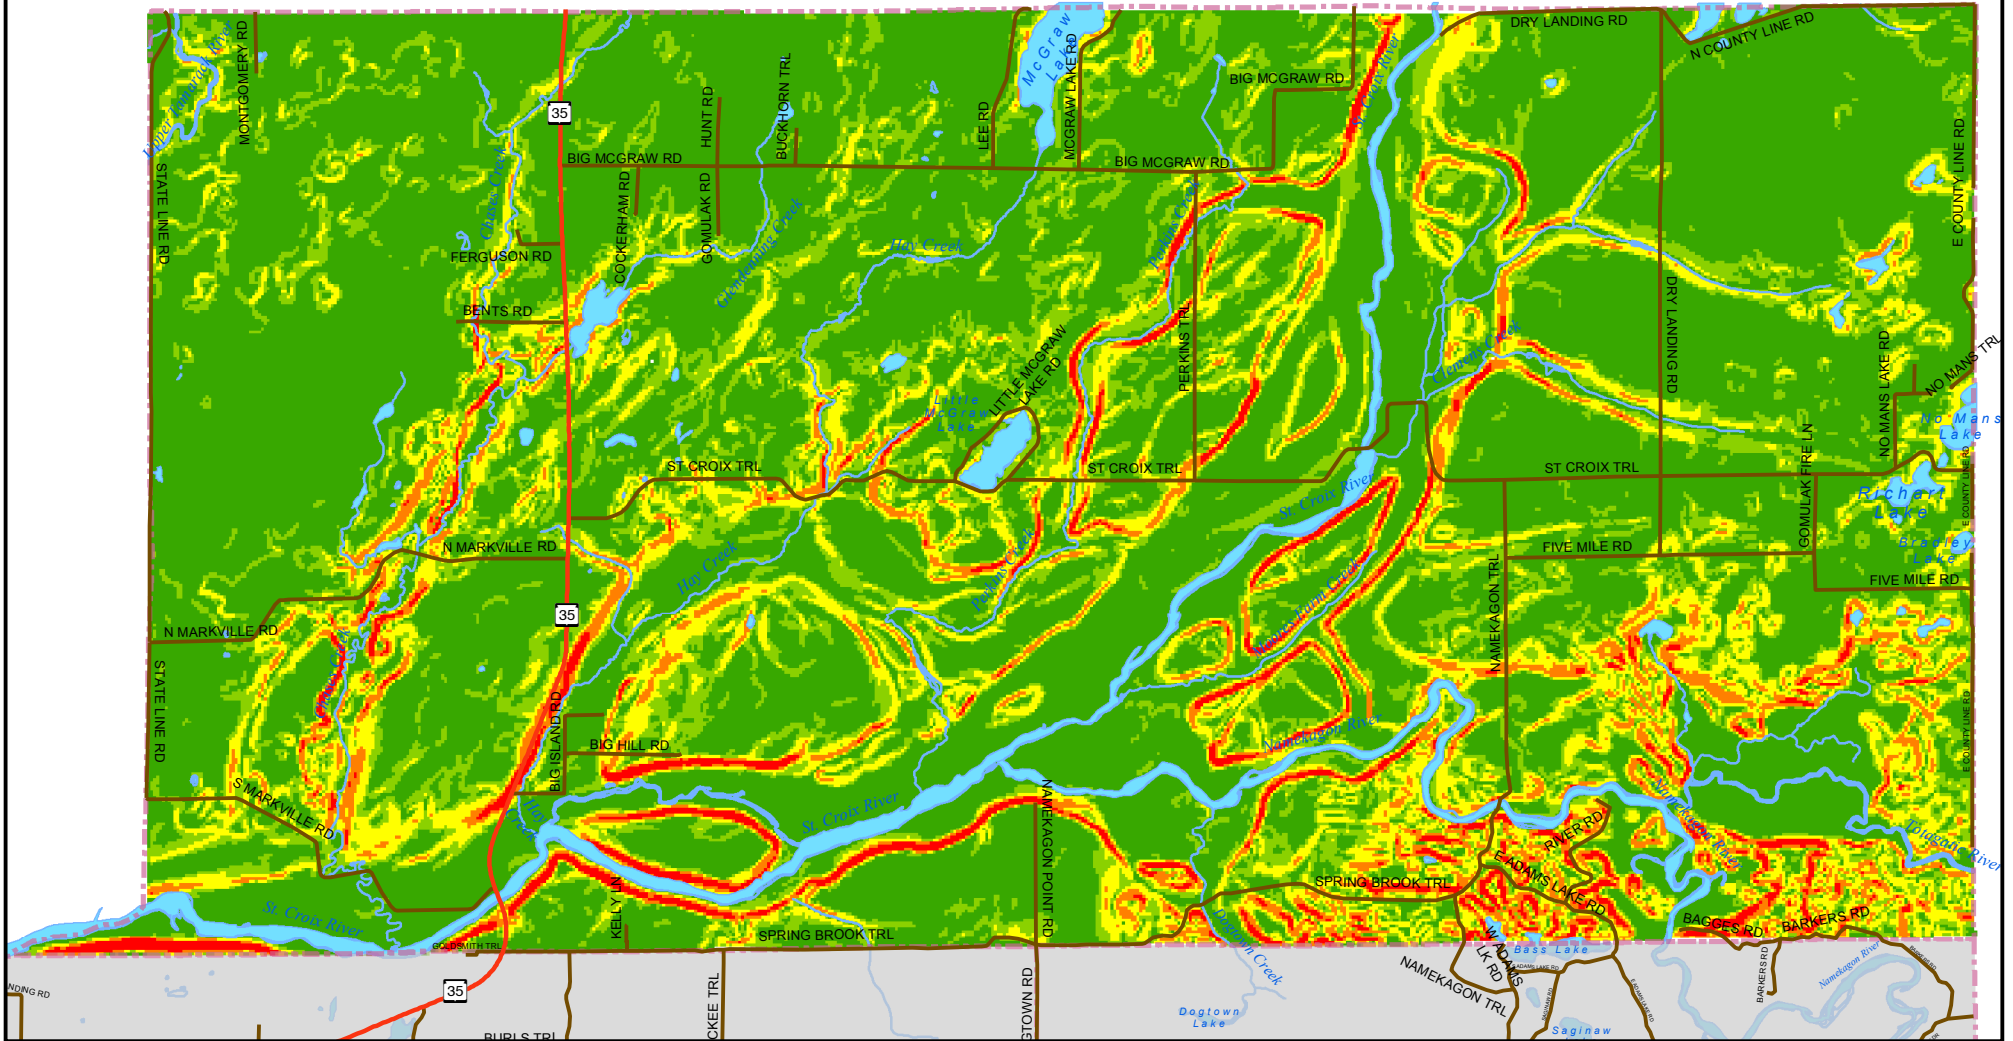

Town of Blaine, Slope

Map 5.1

Burnett County

Source:
Wisconsin Dept. Natural Resources;
Northwest Regional Planning Commission.