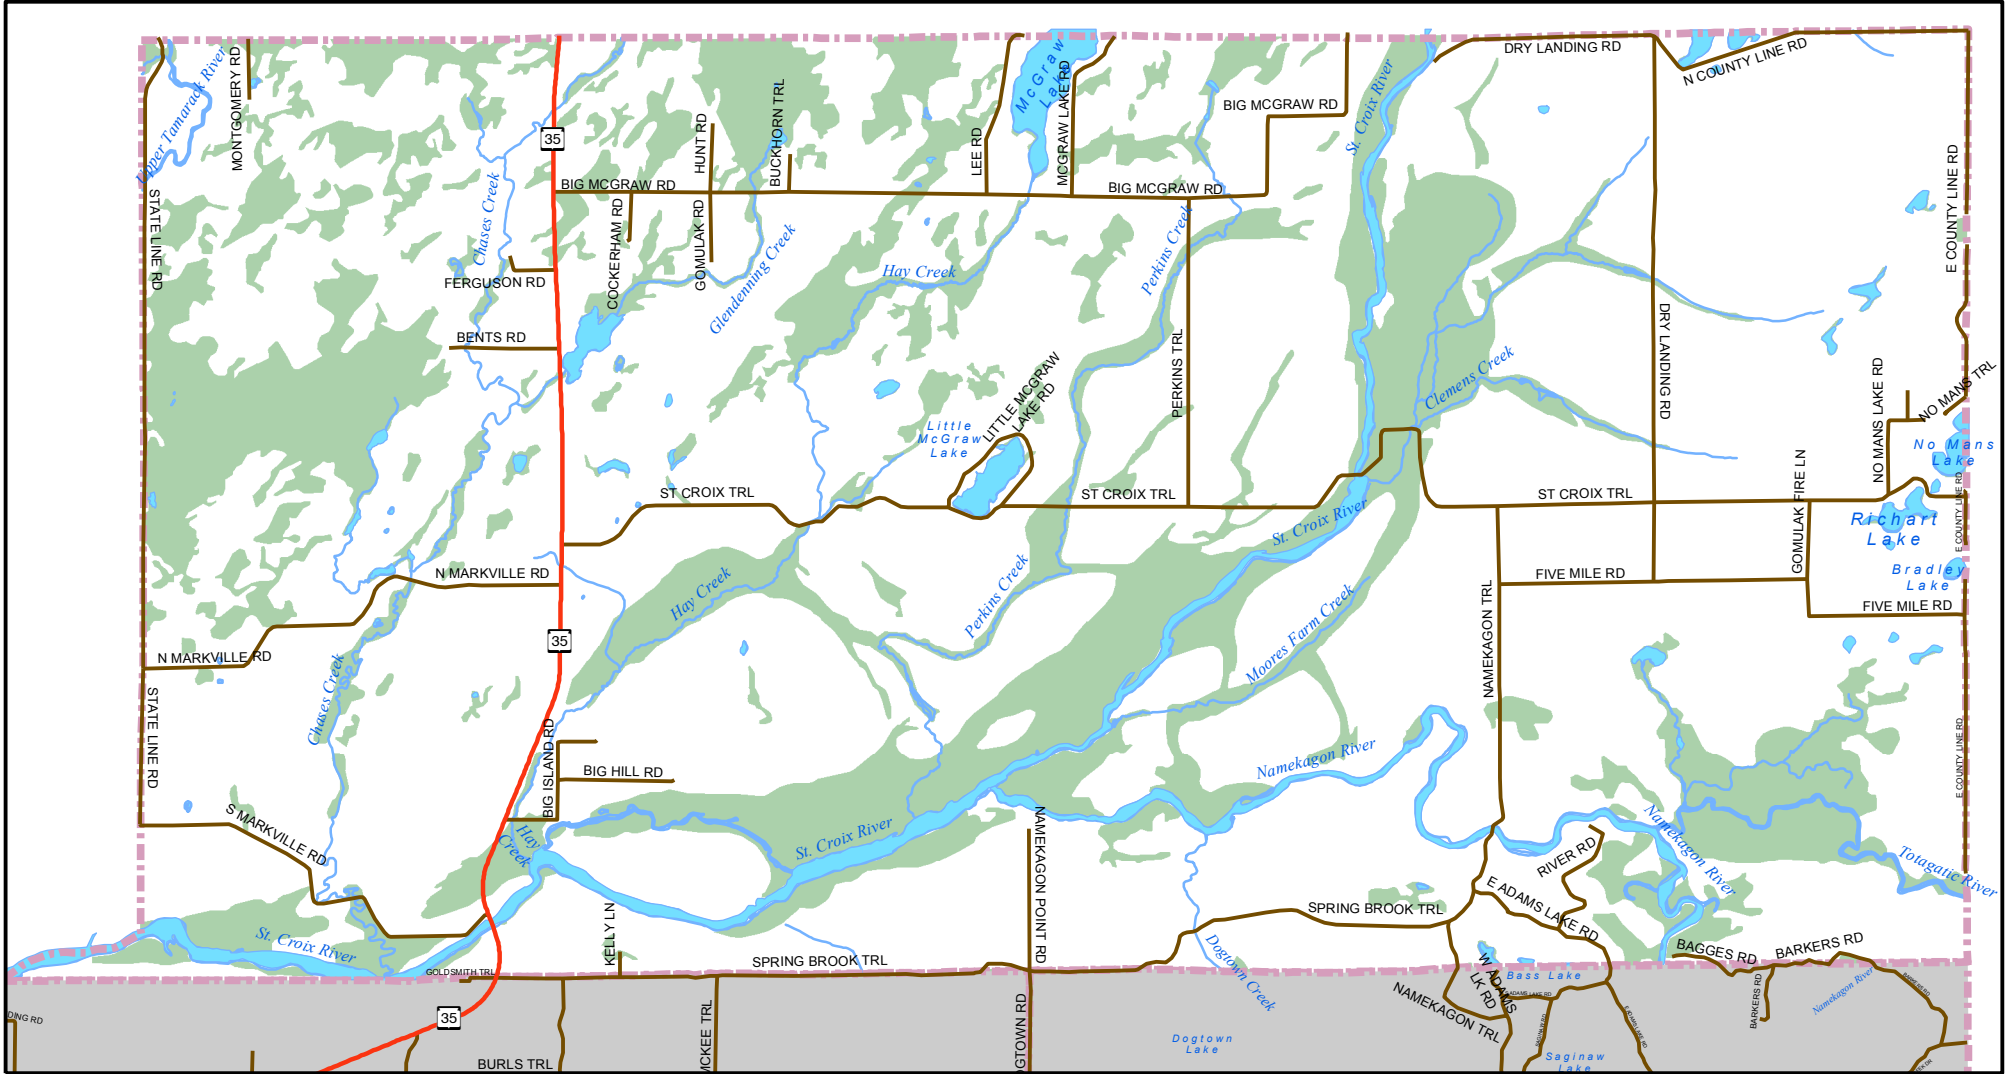

# Town of Blaine, Wetlands

Map 5.5

	State Road		Lake
	County Road		Wetland
	Township Road		Town Boundary
	River		

Source:  
Wisconsin Dept. Natural Resources;  
Northwest Regional Planning Commission.