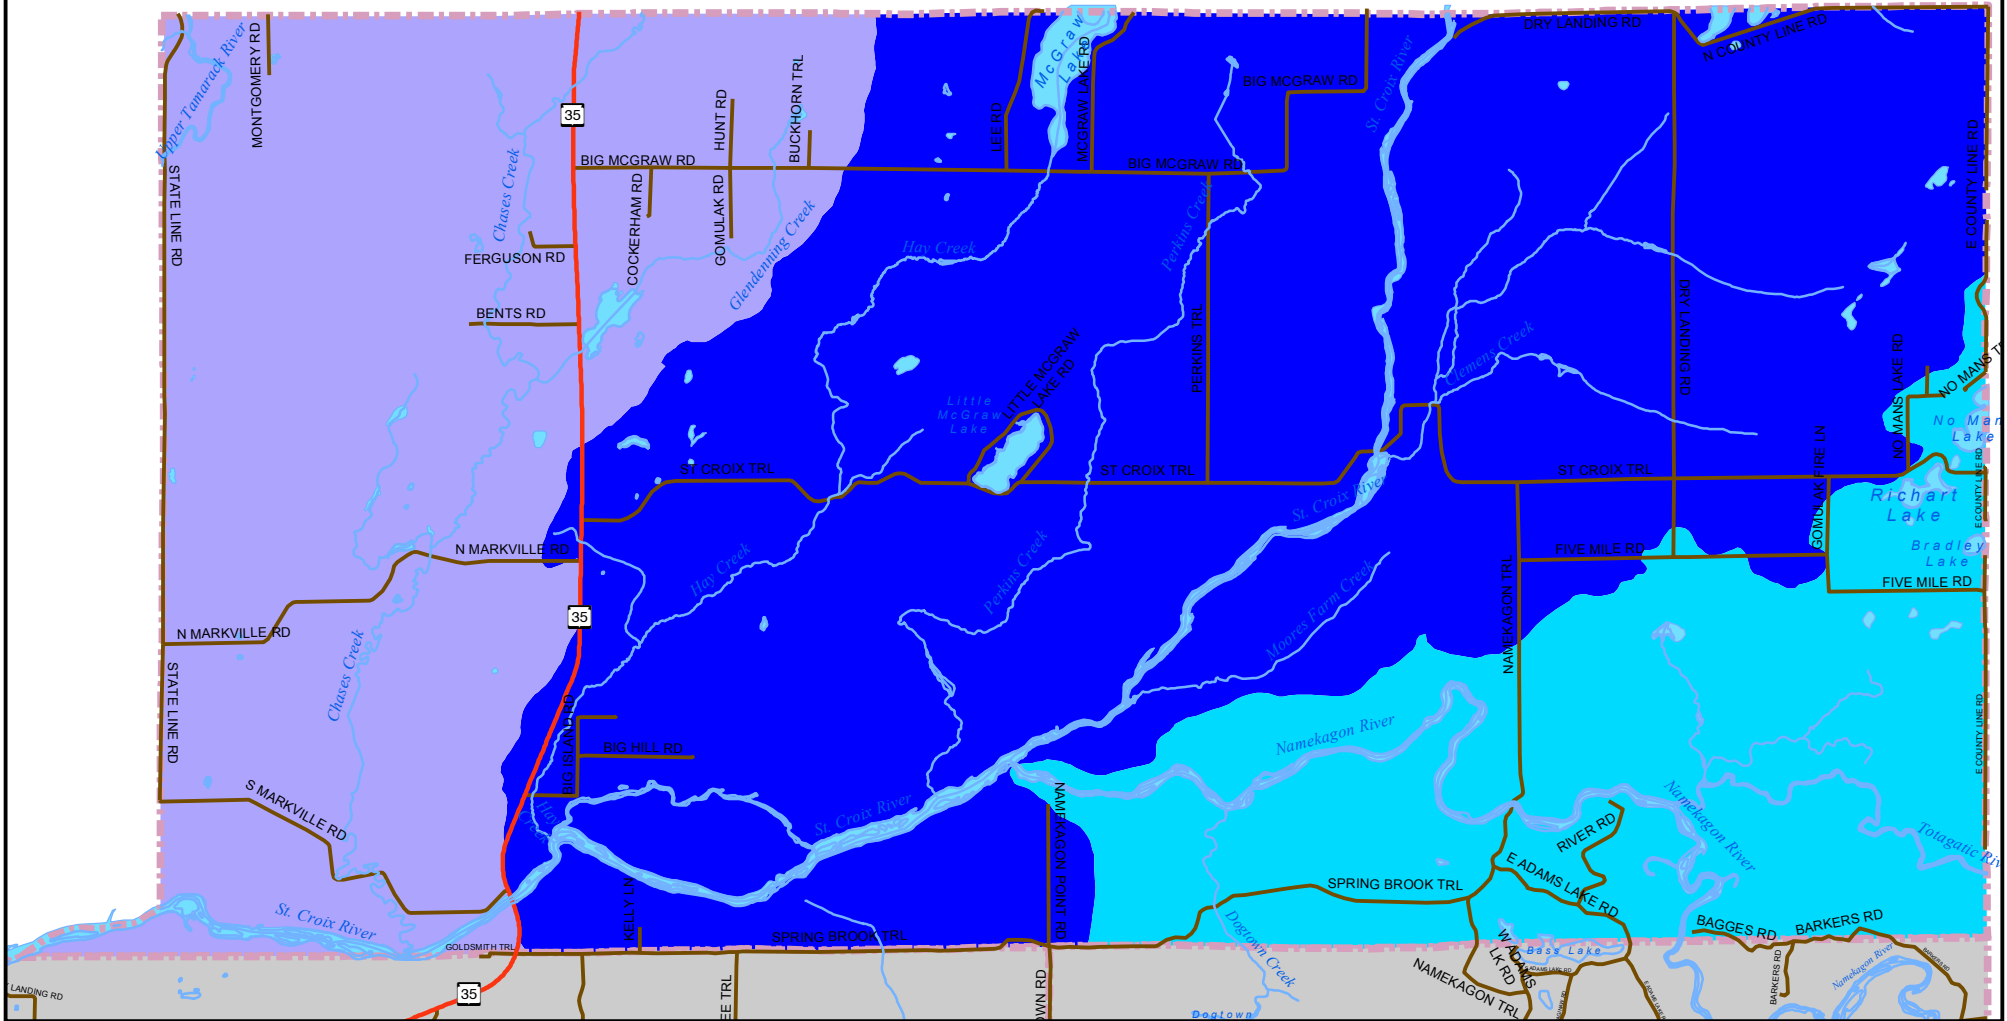

Town of Blaine, Watersheds

Burnett County

- State Road
- County Road
- Township Road
- ~ River
- Lake
- Upper Tamarack River
- Lower Namekagon River
- Saint Croix and Eau Claire Rivers

Source:
Wisconsin Dept. Natural Resources;
Northwest Regional Planning Commission.