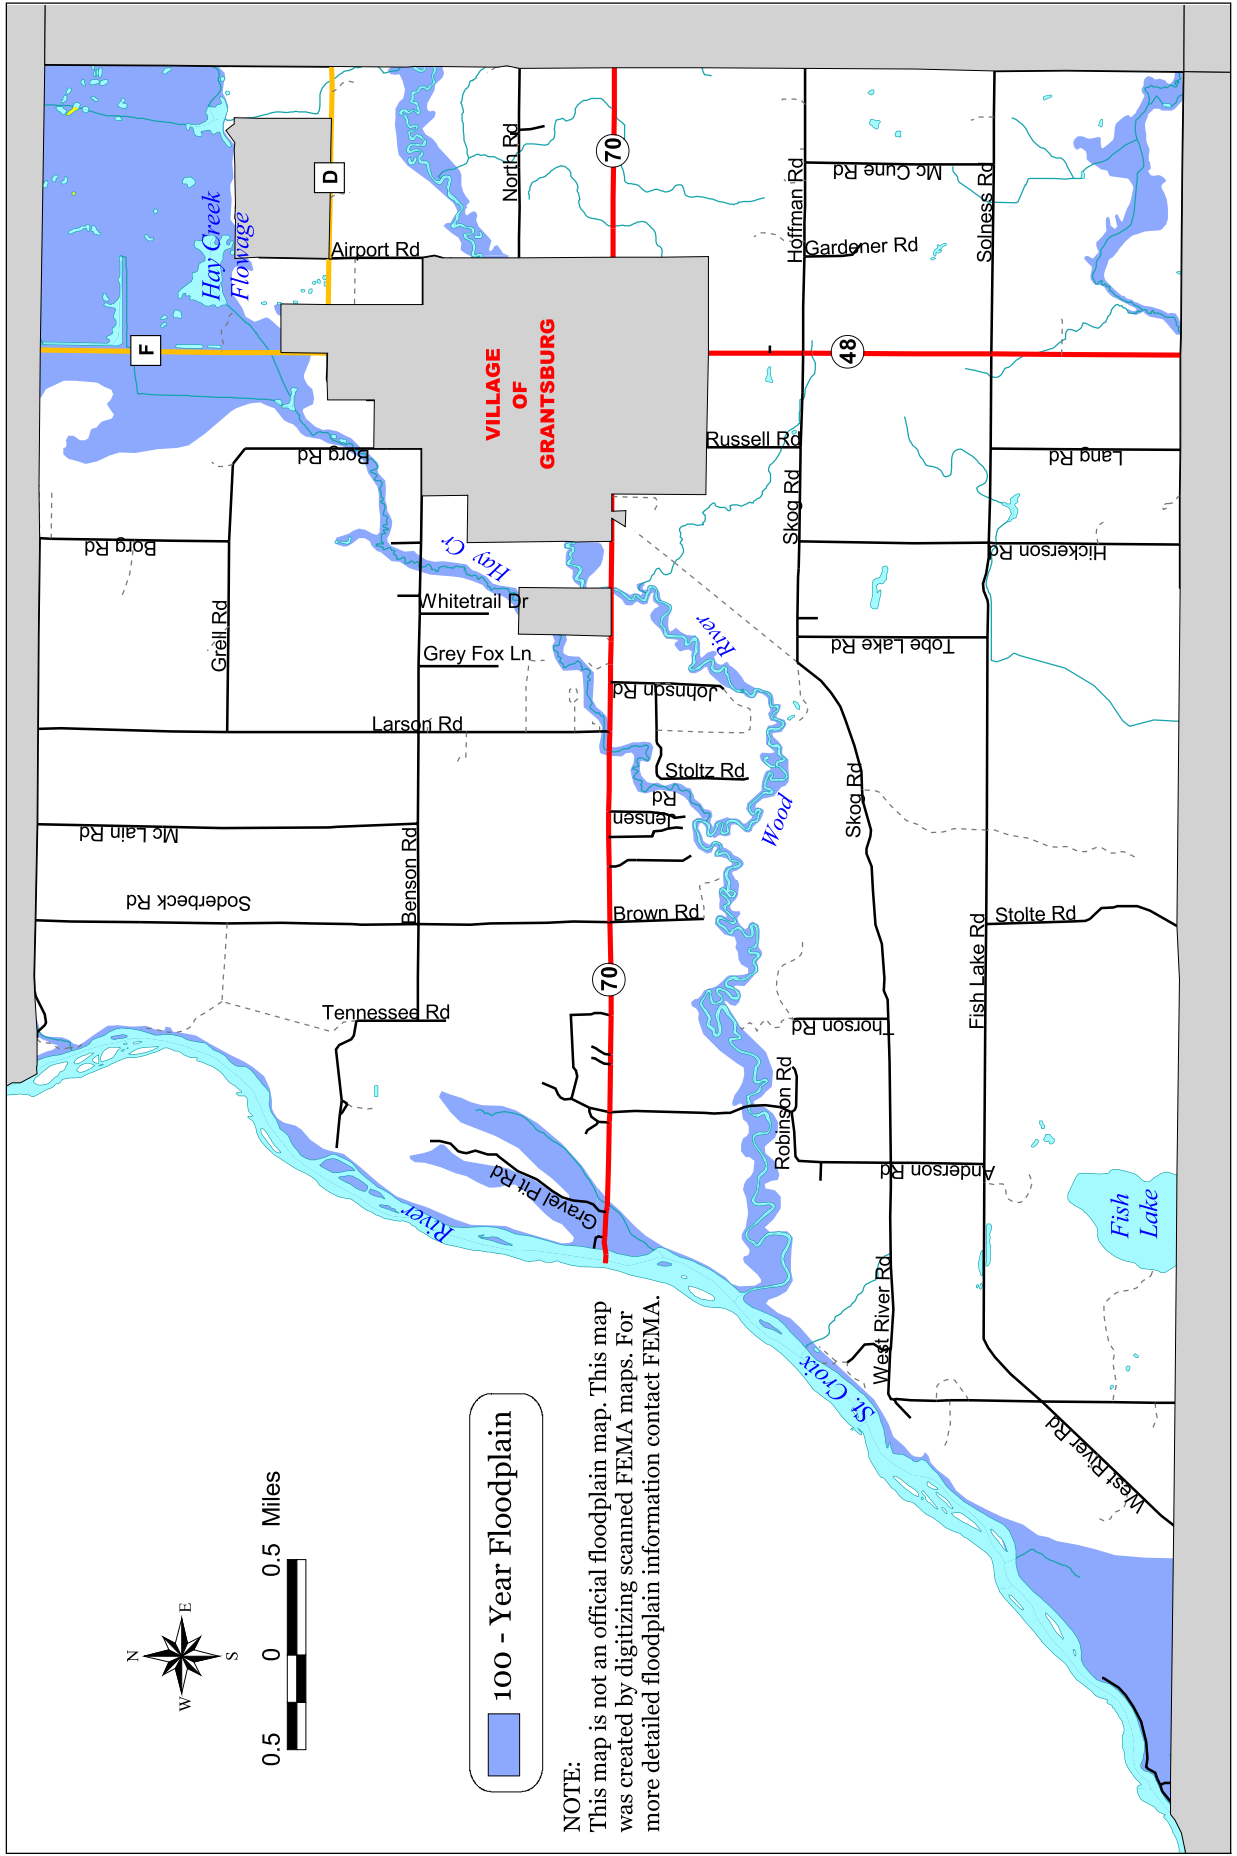

Map 5-2

Floodplains - Town of Grantsburg

100 - Year Floodplain

NOTE:
This map is not an official floodplain map. This map was created by digitizing scanned FEMA maps. For more detailed floodplain information contact FEMA.