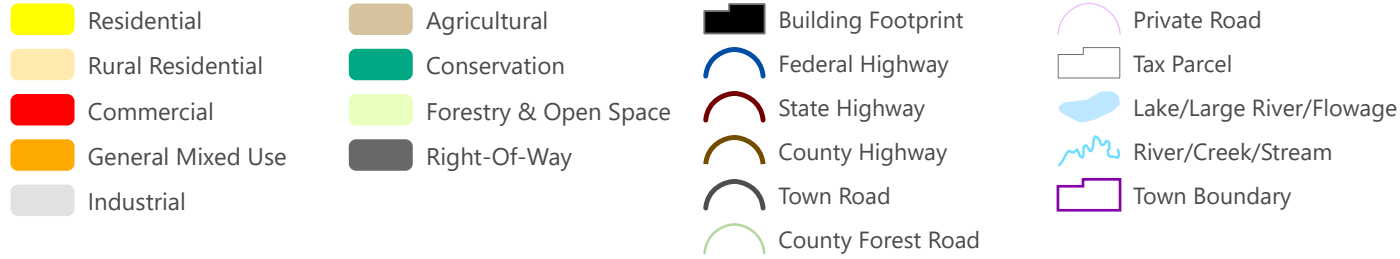

Bayfield County

Comprehensive Plan 2023

Generalized Future Land Use - Town of Orienta

Date Exported: 8/21/2023 2:01 PM
Data Sources: Bayfield County, NWRPC, WI DNR