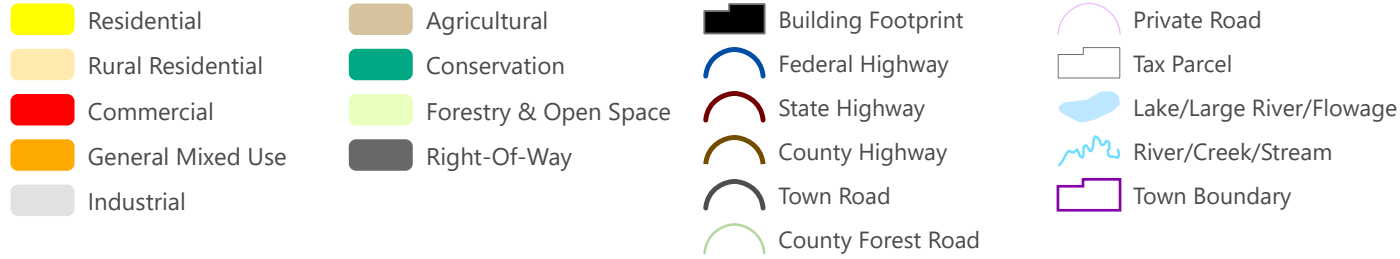

# Bayfield County

### Generalized Future Land Use - Town of Washburn (West)

Date Exported: 8/21/2023 2:06 PM  
Data Sources: Bayfield County, NWRPC, WI DNR